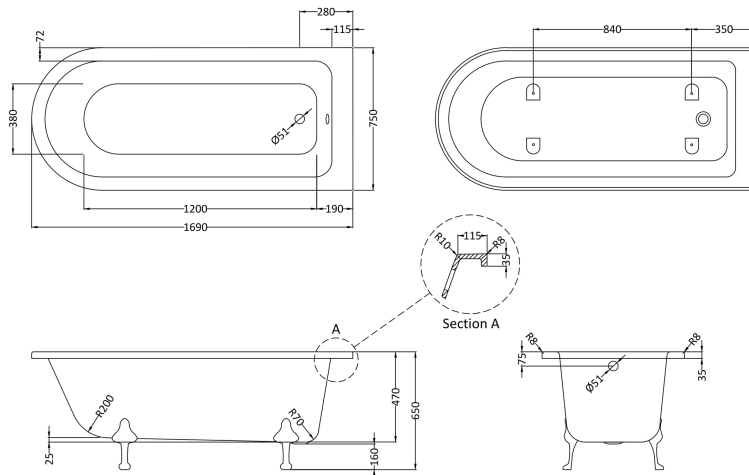

**Sales Code:** RLF1700

**Description:** 1700 Freestanding Shower Bath

**Product Dimensions**

Length (mm):	1690
Width (mm):	750
Depth (mm):	650
Nett Weight (kg):	47.5

**Packaging Dimensions**

Length (mm):	1690
Width (mm):	750
Depth (mm):	500
Gross Weight (kg):	47.5

**Packaging Data**

Box Colour:	
Box Qty:	
Label Size:	x
Label Colour:	
Label Qty:	

**Outer Box Dimensions (If Applicable)**

Length (mm):	
Width (mm):	
Height (mm):	
Gross Weight (kg):	
Barcode:	5056211804963

**Product Details**

Country of Origin:	Singapore
Fitting Instruction:	No
Certification:	FSC: CE & UKCA:
Material Colour Reference:	European White
Product Material:	Acrylic
Material Thickness:	12mm
Volume (Ltr):	210
Displaced Capacity:	170
Leg Set Included:	Legset Not Included
Waste Included:	Waste Not Included
Drilled/Undrilled:	Undrilled For Taps
Includes Grips:	No Grips Supplied
Embossed:	No
No of Tapholes:	None
Anti-Slip:	No