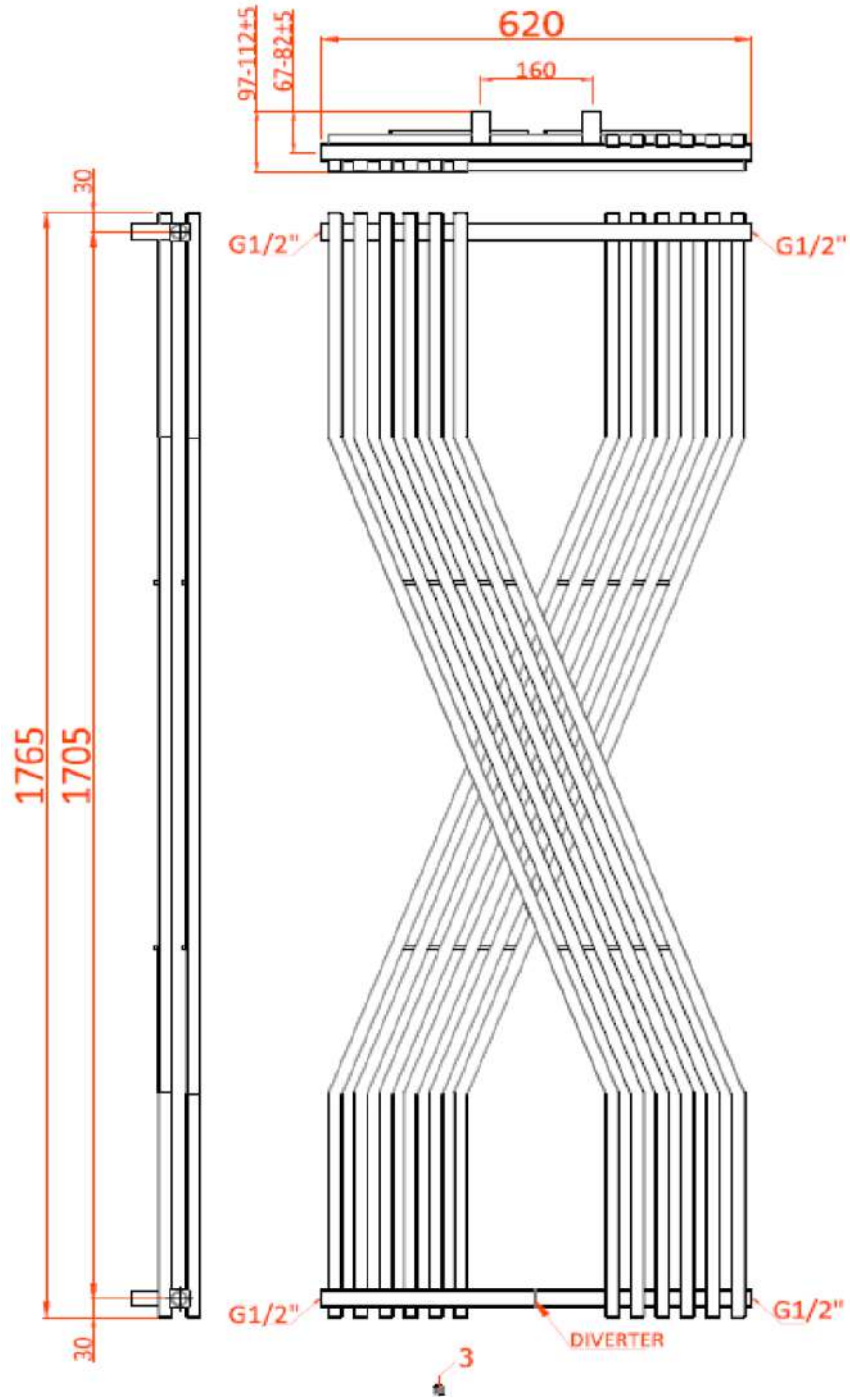

## Available Sizes

1760 x 620

## Dimensions & Technical Data

Height (mm)	Width (mm)	Pipe Centres (mm)	Wall to Pipe Centres (mm)	Wall Distance (mm)	Dry Weight	No. Bars	Fuel Type
1760	620	620	67-82	97-112	-	12	C

For pipe centre measurement including valves, add 90mm

# COREDO

Mild Steel Radiator

1760mm HEIGHT x 620mm WIDTH