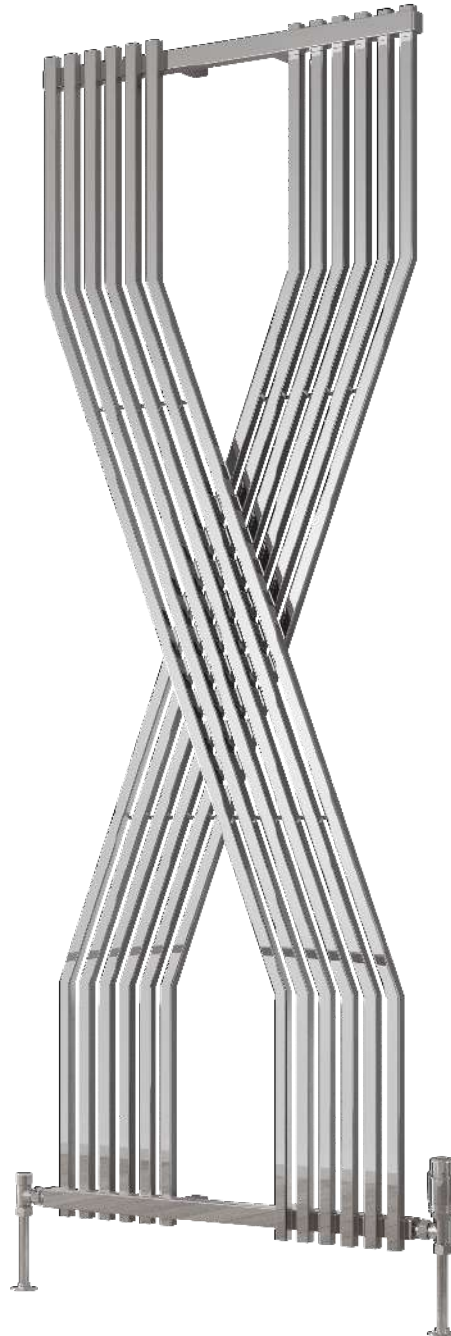

# COREDO

Mild Steel Radiator

**REINA**  
DESIGNER RADIATOR

chrome

anthracite

white

**REINA**  
DESIGNER RADIATOR

# COREDO

Mild Steel Radiator

**REINA**  
DESIGNER RADIATOR

5 Years Guarantee

Material: Mild Steel

The Reina Coredo Modern X Shaped Vertical Designer Radiator features a striking crossover design with square tubes, offering a bold statement for any space. Crafted from durable steel, it provides superb heat output and is available in a selection of stunning finishes, including anthracite, chrome, and white. Backed by a 5-year guarantee, the Coredo combines innovative design with exceptional performance, making it the perfect choice for those seeking style and efficiency in their heating solutions.

# COREDO

Mild Steel Radiator

## Available Sizes

1760 x 620