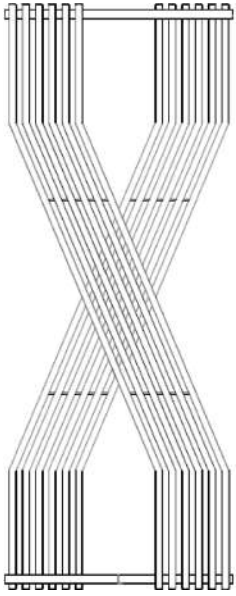

# COREDO

Mild Steel Radiator

**REINA**  
DESIGNER RADIATOR

5 Years Guarantee

Material: Mild Steel

The Reina Coredo Modern X Shaped Vertical Designer Radiator features a striking crossover design with square tubes, offering a bold statement for any space. Crafted from durable steel, it provides superb heat output and is available in a selection of stunning finishes, including anthracite, chrome, and white. Backed by a 5-year guarantee, the Coredo combines innovative design with exceptional performance, making it the perfect choice for those seeking style and efficiency in their heating solutions.

## Available Sizes

1760 x 620

## Dimensions & Technical Data

Height (mm)	Width (mm)	Pipe Centres (mm)	Wall to Pipe Centres (mm)	Wall Distance (mm)	Dry Weight	No. Bars	Fuel Type
1760	620	620	67-82	97-112	-	12	C

For pipe centre measurement including valves, add 90mm