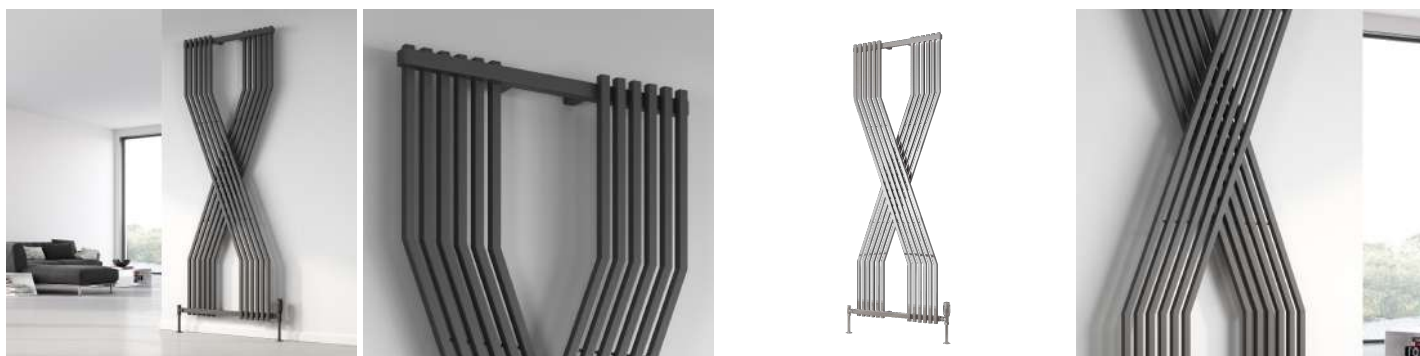

# COREDO

Mild Steel Radiator

**REINA**  
DESIGNER RADIATOR

5 Years Guarantee

Material: Mild Steel

The Reina Coredo Modern X Shaped Vertical Designer Radiator features a striking crossover design with square tubes, offering a bold statement for any space. Crafted from durable steel, it provides superb heat output and is available in a selection of stunning finishes, including anthracite, chrome, and white. Backed by a 5-year guarantee, the Coredo combines innovative design with exceptional performance, making it the perfect choice for those seeking style and efficiency in their heating solutions.