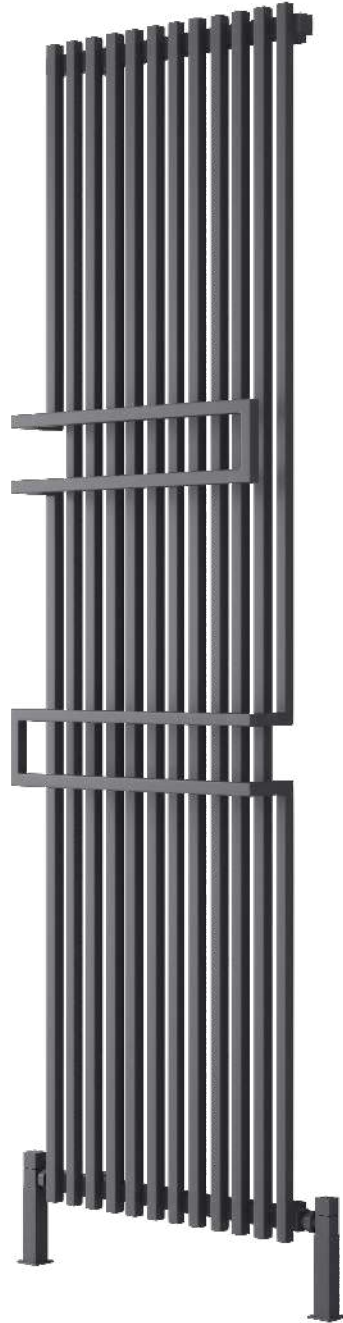

GRANDE

Mild Steel Towel Rail

REINA
DESIGNER RADIATOR

chrome

anthracite

white

REINA
DESIGNER RADIATOR

GRANDE

Mild Steel Towel Rail

REINA
DESIGNER RADIATOR

5 Years Guarantee

Material: Mild Steel

The Grande Modern Designer Heated Towel Radiator combines functionality and elegance with its integral towel bars and sleek design. Crafted from durable steel, it ensures superb heat output and is available in sophisticated finishes of anthracite, white, or chrome. With a 5-year guarantee, the Grande not only elevates your space with its contemporary style but also provides reliable performance, making it an essential addition to any bathroom.

GRANDE

Mild Steel Towel Rail

Available Sizes

1800 x 500

Available Colours

chrome

anthracite

white

GRANDE

Mild Steel Towel Rail

Dimensions & Technical Data

Height (mm)	Width (mm)	Pipe Centres (mm)	Wall to Pipe Centres (mm)	Wall Distance (mm)	Dry Weight	No. Bars	Fuel Type
1800	500	500	67-82	177-192	-	12	C