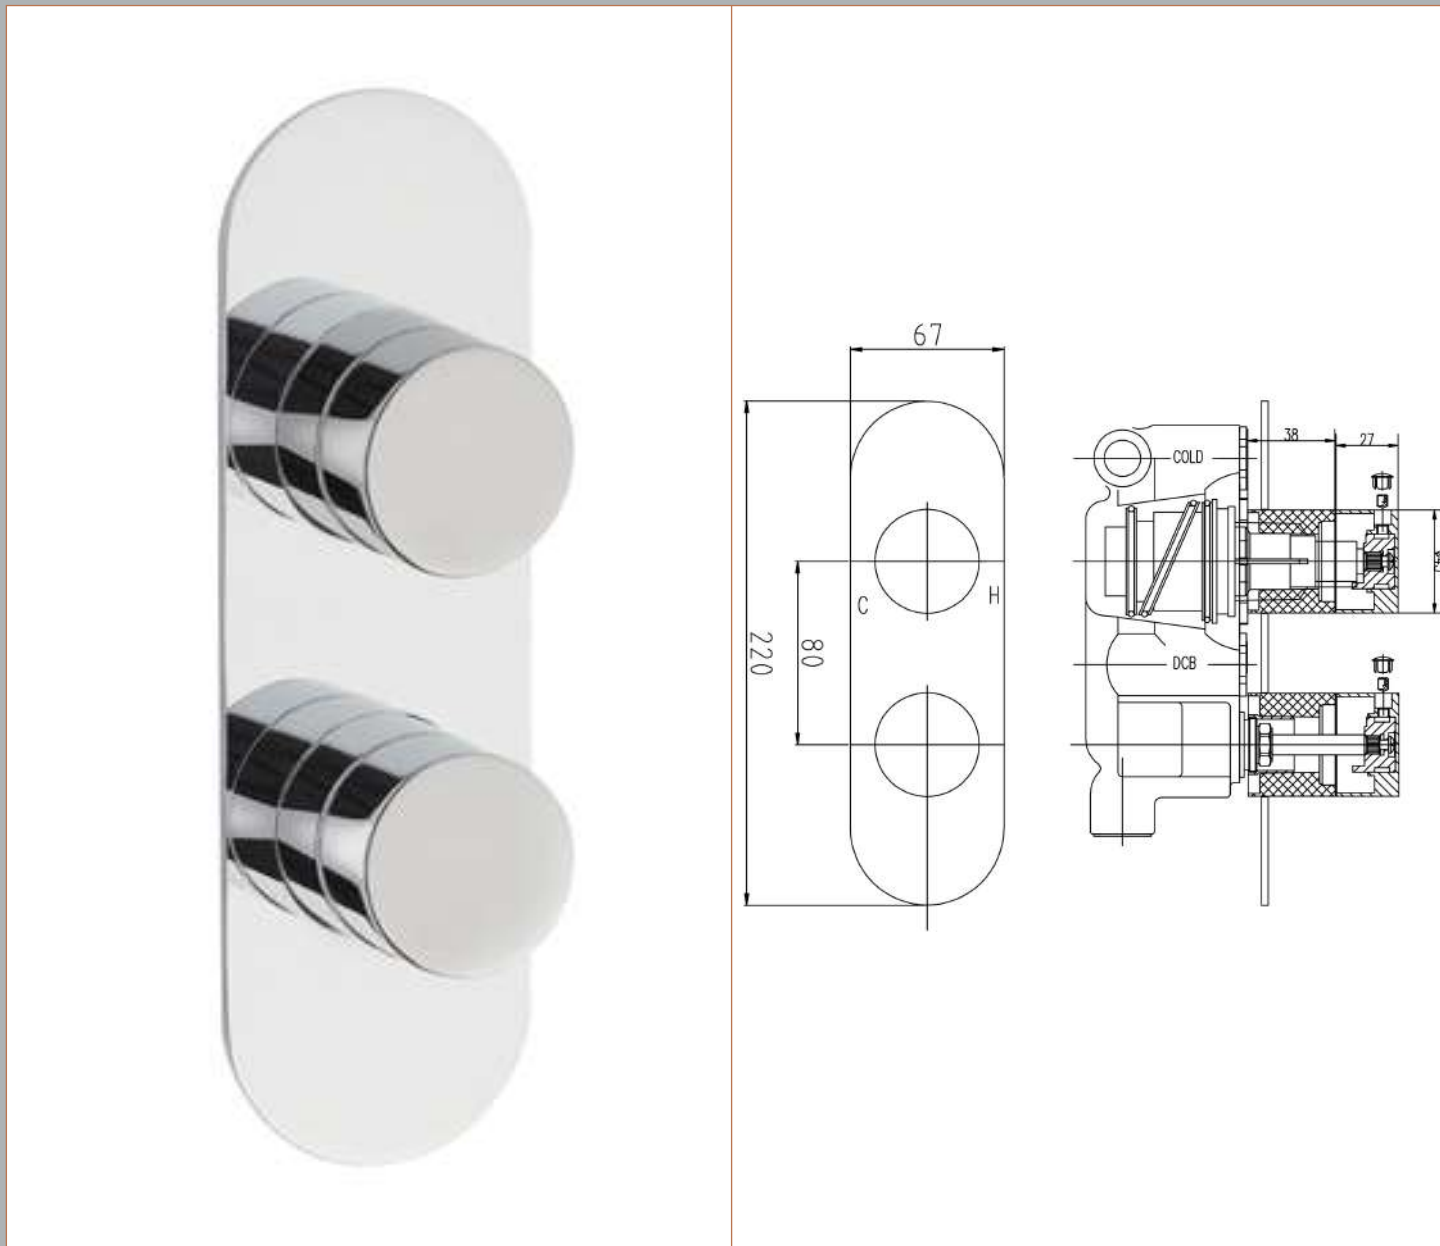

Sales Code: RND3207

Description: Indus Round Thermo Valve C/W Diverter

Product Dimensions

Length (mm):	
Width (mm):	67
Height (mm):	220
Depth (mm):	135
Nett Weight (kg):	0.2

Packaging Dimensions

Length (mm):	250
Width (mm):	240
Height (mm):	130
Gross Weight (kg):	0.2

Packaging Data

Box Colour:	White Cardboard Box
Box Qty:	1
Label Size:	100 x 50
Label Colour:	White Label
Label Qty:	2

Outer Box Dimensions (If Applicable)

Length (mm):	
Width (mm):	
Height (mm):	
Depth (mm):	
Gross Weight (kg):	19
Barcode:	5055369051731

Product Details

Country of Origin:	United Kingdom
Fitting Instruction:	No
Product Material:	Brass/ABS
Mount Type:	Wall, Recessed
Outlet Elbow Supplied:	No
Easy Clean:	Not Applicable
Head Included:	No
Handset Included:	No
Body Jets Included:	No
No of Body Jets:	Not Applicable
Operating Pressure (bar):	0.5
Valve/Cartridge Type:	1/4 Turn Ceramic Disc
Flow Rates (L/min):	0.1 bar: N/A 0.5 bar: 13 1 bar: 17 2 bar: 24 3 bar: 27
TMV2 Approved:	No Approval No: N/A
TMV3 Approved:	No Approval No: N/A
WRAS Approved:	No Approval No: N/A
Head Function:	Not Applicable
Handset Function:	Not Applicable
Body Jet Info:	Not Applicable
Pipe Size:	15 mm & 22 mm
Pipe Centres:	N/A
Colour/Finish:	Chrome
Hose Included:	Not Applicable
No. of Outlets:	2