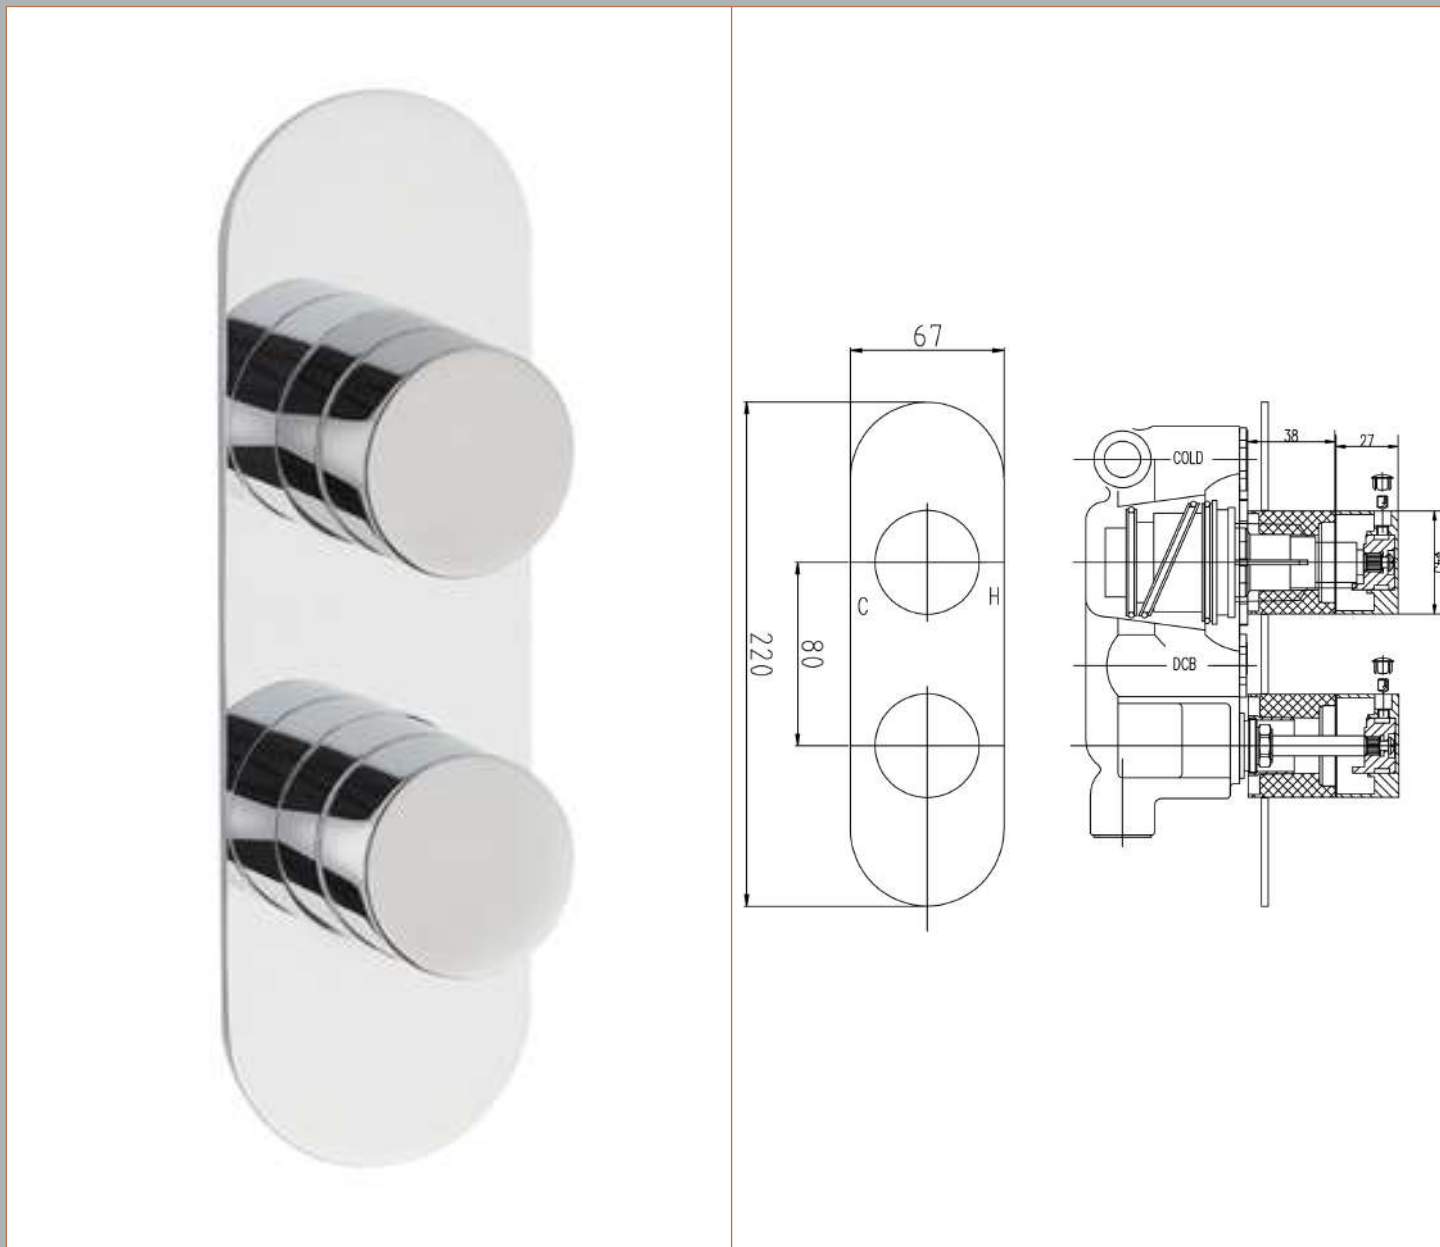

Sales Code: RND3207

Description: Indus Round Thermo Valve C/W Diverter

### Product Dimensions

Length (mm):	
Width (mm):	67
Height (mm):	220
Depth (mm):	135
Nett Weight (kg):	0.2

### Packaging Dimensions

Length (mm):	250
Width (mm):	240
Height (mm):	130
Gross Weight (kg):	0.2

### Outer Box Dimensions (If Applicable)

Length (mm):	
Width (mm):	
Height (mm):	
Depth (mm):	
Gross Weight (kg):	19
Barcode:	5055369051731