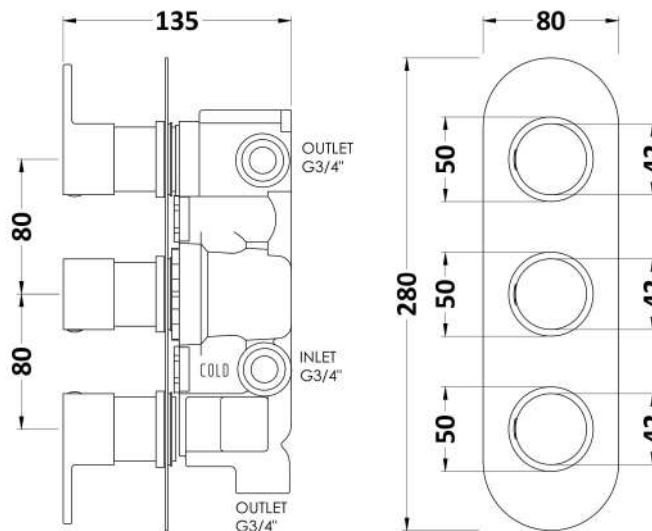

Sales Code: RNDTR03

Description: Round Triple Shower Valve W/Diverter

Product Dimensions

Length (mm):	
Width (mm):	95
Height (mm):	280
Depth (mm):	136
Nett Weight (kg):	3.8

Packaging Dimensions

Length (mm):	320
Width (mm):	250
Height (mm):	130
Gross Weight (kg):	3.8

Packaging Data

Box Colour:	White Cardboard Box
Box Qty:	0
Label Size:	0 x 0
Label Colour:	White Label
Label Qty:	0

Outer Box Dimensions (If Applicable)

Length (mm):	
Width (mm):	510
Height (mm):	500
Depth (mm):	355
Gross Weight (kg):	
Barcode:	5056211855088

Product Details

Country of Origin:	United Kingdom
Fitting Instruction:	Yes
Product Material:	Brass/ABS
Mount Type:	Wall
Outlet Elbow Supplied:	Not Applicable
Easy Clean:	Not Applicable
Headset Included:	No
Handset Included:	No
Body Jets Included:	Not Applicable
No of Body Jets:	Not Applicable
Operating Pressure (bar):	0.5
Valve/Cartridge Type:	1/4 Turn Ceramic Disc
Flow Rates (L/min):	0.1 bar: N/A 0.5 bar: 13 1 bar: 17 2 bar: 24 3 bar: 27
TMV2 Approved:	No Approval No: N/A
TMV3 Approved:	No Approval No: N/A
WRAS Approved:	No Approval No: N/A
Head Function:	Not Applicable
Handset Function:	Not Applicable
Body Jet Info:	Not Applicable
Pipe Size:	22 mm (3/4" Bsp)
Pipe Centres:	125mm
Colour/Finish:	Chrome
Hose Included:	Not Applicable
No. of Outlets:	3