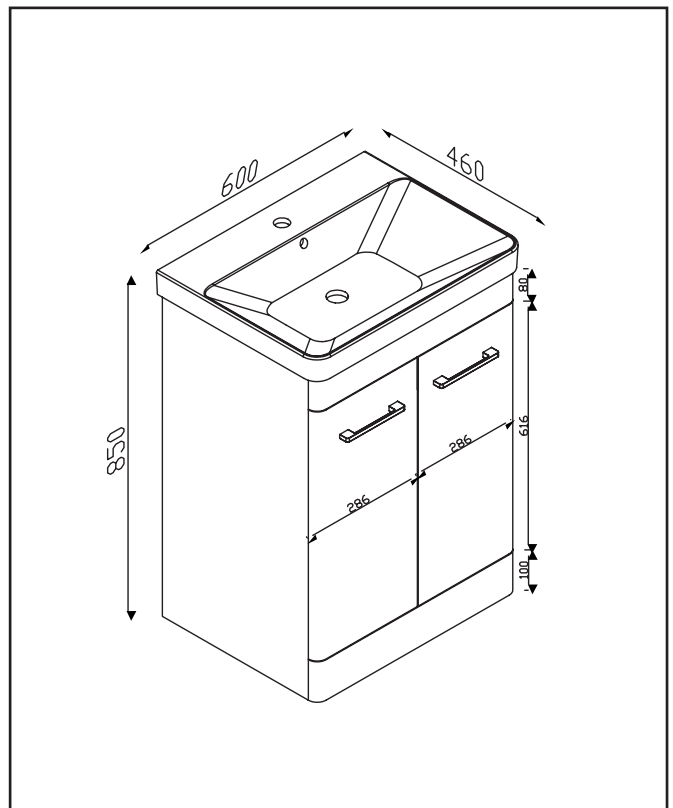

PRODUCT DATA SHEET

Rossini Floorstanding 600 Unit Gloss White - **CABINET ONLY**

Product Code: ROSS001

SCUDO
BEAUTIFUL BATHROOMS

0330 124 7290

sales@scudo.co.uk - www.scudo.co.uk

Scudo is the trading name of Harrison Bathrooms Ltd. Whilst we endeavour to ensure that the product information is accurate we accept no liability for any information given. All images are for illustration purposes only. Product images and specification are subject to change. Measurement are in millimetres and are nominal.

Product Measurements	
Product Weight:	26.3kg
Product Width:	572mm / 600mm inc basin
Product Height:	800mm
Product Depth:	443mm
Product Length:	N/A
Product Transportation	
Barcode:	5060500648138
Country of Origin:	Turkey
Comodity Code:	9403609000
Primary Packed Measurements	
Packaged Weight:	27.8kg
Packaged Length:	620mm
Packaged Width:	495mm
Packaged Height:	850mm
Packaging Weight	
Card:	1.3kg
Paper:	N/A
Wood:	N/A
Plastic:	0.508kg
General Information	
Construction Material:	Painted MDF
Installation Type:	Wall Mounted
Colour / Finish:	Gloss White
Furniture Attributes	
Supplied Fully Assembled:	Yes
Number of Drawer:	N/A
Number of Doors:	2
Soft Close Doors/Drawer:	Yes
Moisture Resistant:	Yes
Internal Shelves:	Yes
Door Opening Width:	572mm
Draw Opening Distance:	N/A
Advised Concealed Cistern:	N/A
False Draws:	N/A
Number of False Draws:	N/A
Reversible Doors:	N/A
Hinge Location:	BOTH
Compatible Furniture Code:	ROSS007 / ROSS008 / ROSS009
Compatible Basin Code:	DEEP600
Handles	
Handle Styles:	Horizontal Bars
Handle Finish:	Chrome
Handle Material:	Steel
Number of Handles:	2
Compliance DOP	
N/A	