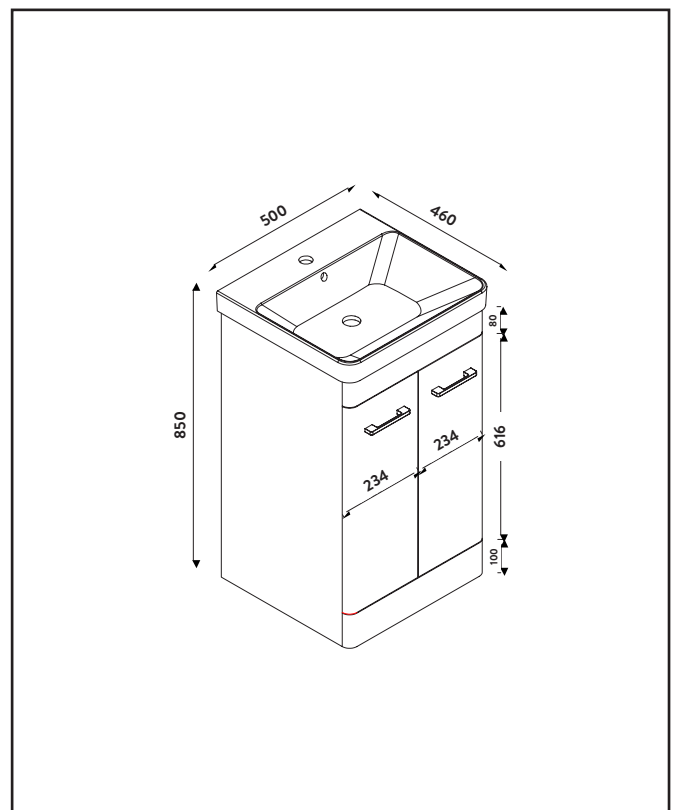

PRODUCT DATA SHEET

Rossini Floorstanding 500 Unit Pebble Grey - **CABINET ONLY**

Product Code: ROSS003

SCUDO
BEAUTIFUL BATHROOMS

0330 124 7290

sales@scudo.co.uk - www.scudo.co.uk

Scudo is the trading name of Harrison Bathrooms Ltd. Whilst we endeavour to ensure that the product information is accurate we accept no liability for any information given. All images are for illustration purposes only. Product images and specification are subject to change. Measurement are in millimetres and are nominal.

Product Measurements	
Product Weight:	23.4kg
Product Width:	474mm / 500 inc basin
Product Height:	800mm
Product Depth:	443mm
Product Length:	N/A
Product Transportation	
Barcode:	5060500648152
Country of Origin:	Turkey
Comodity Code:	9403609000
Primary Packed Measurements	
Packaged Weight:	24.9kg
Packaged Length:	520mm
Packaged Width:	495mm
Packaged Height:	850mm
Packaging Weight	
Card:	1.3kg
Paper:	N/A
Wood:	N/A
Plastic:	N/A
General Information	
Construction Material:	Painted MDF
Installation Type:	Wall Mounted
Colour / Finish:	Pebble Grey
Furniture Attributes	
Supplied Fully Assembled:	Yes
Number of Drawer:	N/A
Number of Doors:	2
Soft Close Doors/Drawer:	Yes
Moisture Resistant:	Yes
Internal Shelves:	Yes
Door Opening Width:	468mm
Draw Opening Distance:	N/A
Advised Concealed Cistern:	N/A
False Draws:	N/A
Number of False Draws:	N/A
Reversible Doors:	N/A
Hinge Location:	BOTH
Compatible Furniture Code:	ROSS007 / ROSS008 / ROSS009
Compatible Basin Code:	DEEP500
Handles	
Handle Styles:	Horizontal Bars
Handle Finish:	Chrome
Handle Material:	Steel
Number of Handles:	2
Compliance DOP	
N/A	