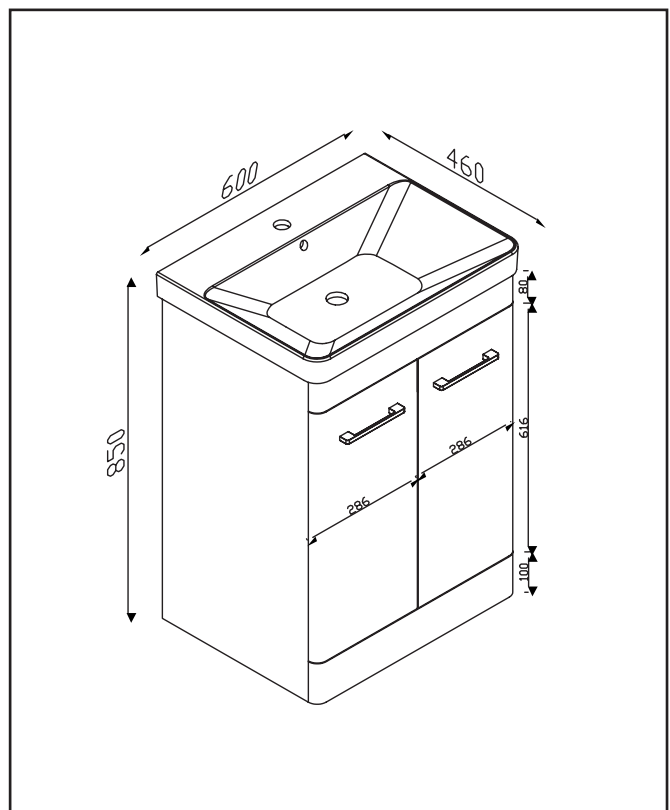

PRODUCT DATA SHEET

Rossini Floorstanding 600 Unit Pebble Grey - **CABINET ONLY**

Product Code: ROSS004

SCUDO
BEAUTIFUL BATHROOMS

0330 124 7290

sales@scudo.co.uk - www.scudo.co.uk

Scudo is the trading name of Harrison Bathrooms Ltd. Whilst we endeavour to ensure that the product information is accurate we accept no liability for any information given. All images are for illustration purposes only. Product images and specification are subject to change. Measurement are in millimetres and are nominal.

Product Measurements	
Product Weight:	26.3kg
Product Width:	570mm / 600mm inc basin
Product Height:	800mm
Product Depth:	443mm
Product Length:	N/A
Product Transportation	
Barcode:	5060500648169
Country of Origin:	Turkey
Comodity Code:	9403609000
Primary Packed Measurements	
Packaged Weight:	27.8kg
Packaged Length:	620mm
Packaged Width:	495mm
Packaged Height:	850mm
Packaging Weight	
Card:	1.3kg
Paper:	N/A
Wood:	N/A
Plastic:	0.7kg
General Information	
Construction Material:	Painted MDF
Installation Type:	Wall Mounted
Colour / Finish:	Pebble Grey
Furniture Attributes	
Supplied Fully Assembled:	Yes
Number of Drawer:	N/A
Number of Doors:	2
Soft Close Doors/Drawer:	Yes
Moisture Resistant:	Yes
Internal Shelves:	Yes
Door Opening Width:	572mm
Draw Opening Distance:	N/A
Advised Concealed Cistern:	N/A
False Draws:	N/A
Number of False Draws:	N/A
Reversible Doors:	N/A
Hinge Location:	BOTH
Compatible Furniture Code:	ROSS007 / ROSS008 / ROSS009
Compatible Basin Code:	DEEP600
Handles	
Handle Styles:	Horizontal Bars
Handle Finish:	Chrome
Handle Material:	Steel
Number of Handles:	2
Compliance DOP	
N/A	