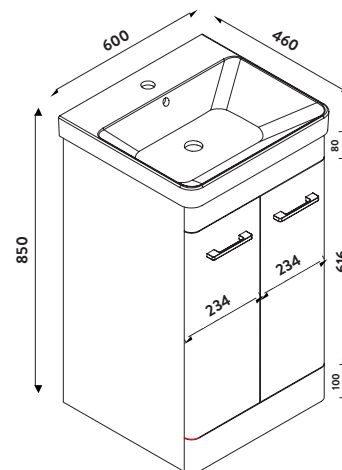

**Dimensions**  
(measurements in mm)

Product Measurements	
Product Weight:	23.4kg
Product Width:	474mm / 500mm inc basin
Product Height:	800mm
Product Depth:	443mm
Product Length:	N/A
Product Transportation	
Barcode:	5060500648176
Country of Origin:	Turkey
Comodity Code:	9403609000
Primary Packed Measurements	
Packaged Weight:	24.9kg
Packaged Length:	520mm
Packaged Width:	495mm
Packaged Height:	850mm
Packaging Weight	
Card:	1.3kg
Paper:	N/A
Wood:	N/A
Plastic:	N/A
General Information	
Construction Material:	Painted MDF
Installation Type:	Wall Mounted
Colour / Finish:	Wolf Grey
Furniture Attributes	
Supplied Fully Assembled:	Yes
Number of Drawer:	N/A
Number of Doors:	2
Soft Close Doors/Drawer:	Yes
Moisture Resistant:	Yes
Internal Shelves:	Yes
Door Opening Width:	468mm
Draw Opening Distance:	N/A
Advised Concealed Cistern:	N/A
False Draws:	N/A
Number of False Draws:	N/A
Reversible Doors:	N/A
Hinge Location:	BOTH
Compatible Furniture Code:	ROSS007 / ROSS008 / ROSS009
Compatible Basin Code:	DEEP500
Handles	
Handle Styles:	Horizontal Bars
Handle Finish:	Chrome
Handle Material:	Steel
Number of Handles:	2
Compliance DOP	
N/A	