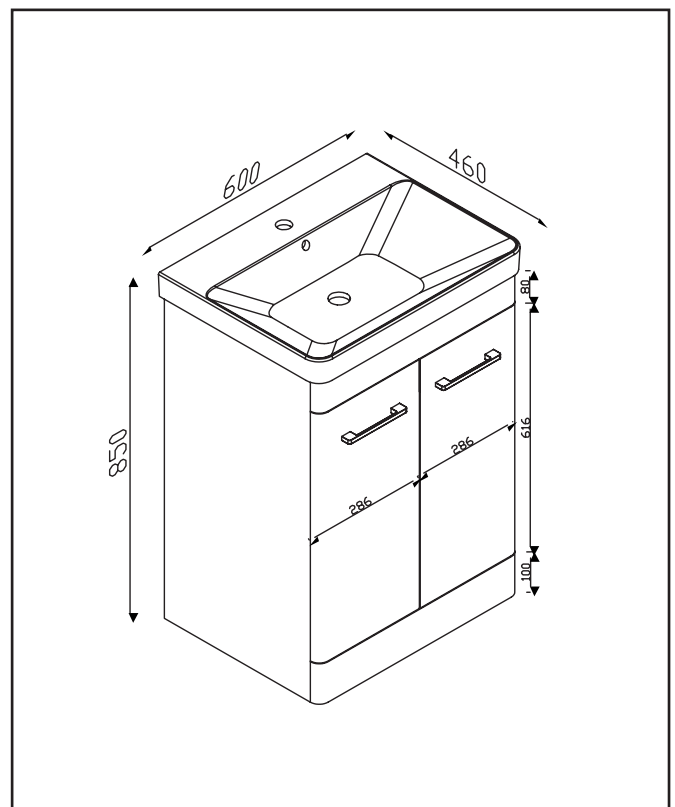

PRODUCT DATA SHEET

Rossini Floorstanding 600 Unit Wolf Grey - **CABINET ONLY**

Product Code: ROSS006

SCUDO
BEAUTIFUL BATHROOMS

0330 124 7290

sales@scudo.co.uk - www.scudo.co.uk

Scudo is the trading name of Harrison Bathrooms Ltd. Whilst we endeavour to ensure that the product information is accurate we accept no liability for any information given. All images are for illustration purposes only. Product images and specification are subject to change. Measurement are in millimetres and are nominal.

Product Measurements	
Product Weight:	26.3kg
Product Width:	572mm / 600mm inc basin
Product Height:	800mm
Product Depth:	443mm
Product Length:	N/A
Product Transportation	
Barcode:	5060500648183
Country of Origin:	Turkey
Comodity Code:	9403609000
Primary Packed Measurements	
Packaged Weight:	27.8kg
Packaged Length:	620mm
Packaged Width:	495mm
Packaged Height:	850mm
Packaging Weight	
Card:	1.3kg
Paper:	N/A
Wood:	N/A
Plastic:	0.508kg
General Information	
Construction Material:	Painted MDF
Installation Type:	Wall Mounted
Colour / Finish:	Wolf Grey
Furniture Attributes	
Supplied Fully Assembled:	Yes
Number of Drawer:	N/A
Number of Doors:	2
Soft Close Doors/Drawer:	Yes
Moisture Resistant:	Yes
Internal Shelves:	Yes
Door Opening Width:	572mm
Draw Opening Distance:	N/A
Advised Concealed Cistern:	N/A
False Draws:	N/A
Number of False Draws:	N/A
Reversible Doors:	N/A
Hinge Location:	BOTH
Compatible Furniture Code:	ROSS007 / ROSS008 / ROSS009
Compatible Basin Code:	DEEP600
Handles	
Handle Styles:	Horizontal Bars
Handle Finish:	Chrome
Handle Material:	Steel
Number of Handles:	2
Compliance DOP	
N/A	