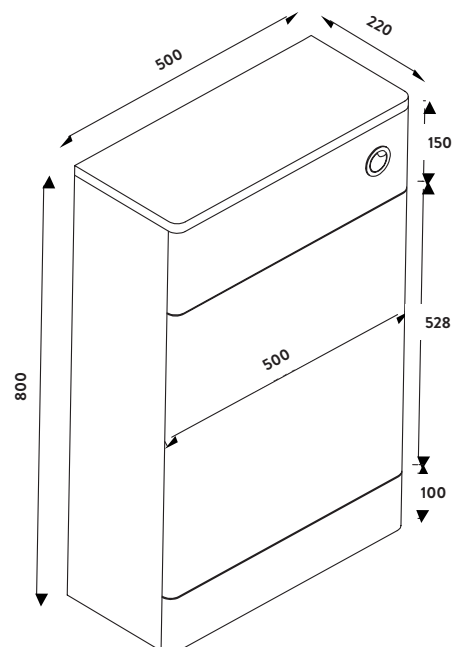

Scudo is the trading name of Harrison Bathrooms Ltd. Whilst we endeavour to ensure that the product information is accurate we accept no liability for any information given. All images are for illustration purposes only. Product images and specification are subject to change. Measurement are in millimetres and are nominal.

Product Measurements

Product Weight:	15.1kg
Product Width:	500mm
Product Height:	800mm
Product Depth:	220mm
Product Length:	N/A

Product Transportation

Barcode:	5060500648190
Country of Origin:	Turkey
Comodity Code:	9403609000

Primary Packed Measurements

Packaged Weight:	16.6kg
Packaged Length:	500mm
Packaged Width:	220mm
Packaged Height:	800mm

Packaging Weight

Card:	1.4kg
Paper:	N/A
Wood:	N/A
Plastic:	0.075kg

General Information

Construction Material:	Painted MDF
Installation Type:	Wall Mounted
Colour / Finish:	Gloss White

Furniture Attributes

Supplied Fully Assembled:	Yes
Number of Drawer:	N/A
Number of Doors:	N/A
Soft Close Doors/Drawer:	N/A
Moisture Resistant:	Yes
Internal Shelves:	N/A
Door Opening Width:	N/A
Draw Opening Distance:	N/A
Advised Concealed Cistern:	N/A
False Draws:	N/A
Number of False Draws:	N/A
Reversible Doors:	N/A
Hinge Location:	N/A
Compatible Furniture Code:	Rossini Range
Compatible Basin Code:	DEEP600

Handles

Handle Styles:	N/A
Handle Finish:	N/A
Handle Material:	N/A
Number of Handles:	N/A

Compliance DOP

N/A

Dimensions
(measurements in mm)

LIFETIME GUARANTEE

We are confident in our products and we want our customer to be, we proudly give a lifetime guarantee on our taps and showers, further details can be found on our website