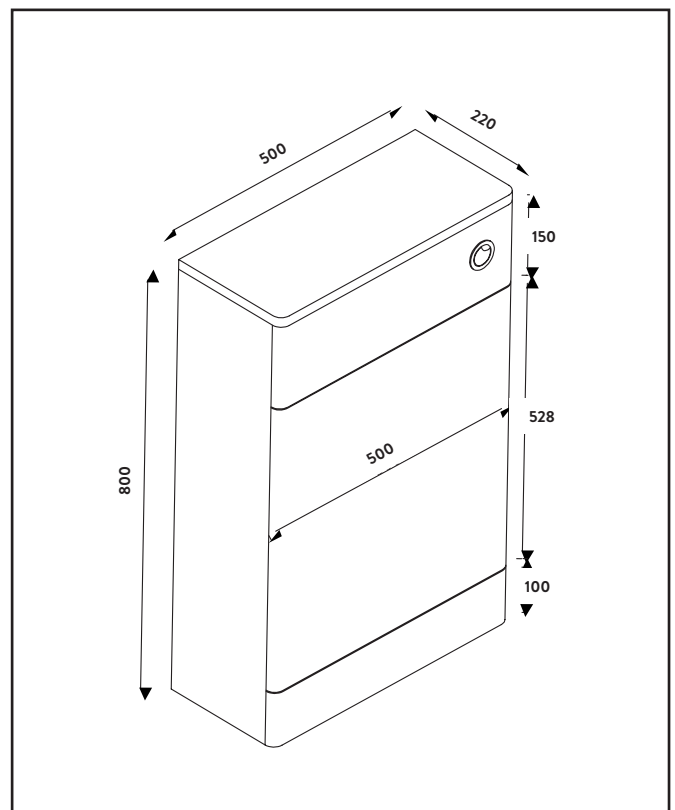

PRODUCT DATA SHEET

Rossini WC Unit Pebble Grey

Product Code: ROSS008

SCUDO
BEAUTIFUL BATHROOMS

0330 124 7290

sales@scudo.co.uk - www.scudo.co.uk

Scudo is the trading name of Harrison Bathrooms Ltd. Whilst we endeavour to ensure that the product information is accurate we accept no liability for any information given. All images are for illustration purposes only. Product images and specification are subject to change. Measurement are in millimetres and are nominal.

Product Measurements	
Product Weight:	15.1kg
Product Width:	500mm
Product Height:	800mm
Product Depth:	220mm
Product Length:	N/A
Product Transportation	
Barcode:	5060500648213
Country of Origin:	Turkey
Comodity Code:	9403609000
Primary Packed Measurements	
Packaged Weight:	16.6kg
Packaged Length:	500mm
Packaged Width:	220mm
Packaged Height:	800mm
Packaging Weight	
Card:	1.4kg
Paper:	N/A
Wood:	N/A
Plastic:	0.075kg
General Information	
Construction Material:	Painted MDF
Installation Type:	Wall Mounted
Colour / Finish:	Pebble Grey
Furniture Attributes	
Supplied Fully Assembled:	Yes
Number of Drawer:	N/A
Number of Doors:	N/A
Soft Close Doors/Drawer:	N/A
Moisture Resistant:	Yes
Internal Shelves:	N/A
Door Opening Width:	N/A
Draw Opening Distance:	N/A
Advised Concealed Cistern:	N/A
False Draws:	N/A
Number of False Draws:	N/A
Reversible Doors:	N/A
Hinge Location:	N/A
Compatible Furniture Code:	Rossini Range
Compatible Basin Code:	N/A
Handles	
Handle Styles:	N/A
Handle Finish:	N/A
Handle Material:	N/A
Number of Handles:	N/A
Compliance DOP	
N/A	