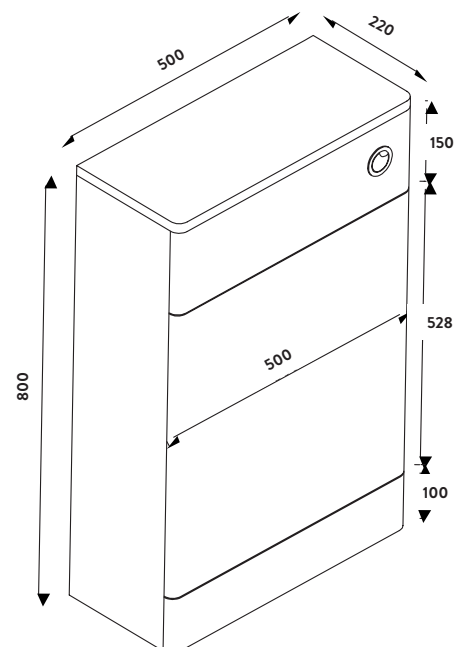

### Product Measurements

Product Weight:	15.1kg
Product Width:	500mm
Product Height:	800mm
Product Depth:	220mm
Product Length:	N/A

### Primary Packed Measurements

Packaged Weight:	16.6kg
Packaged Length:	500mm
Packaged Width:	220mm
Packaged Height:	800mm

### Compliance DOP

N/A

**SCUDO**  
BEAUTIFUL BATHROOMS

0330 124 7290

sales@scudo.co.uk - www.scudo.co.uk

Scudo is the trading name of Harrison Bathrooms Ltd. Whilst we endeavour to ensure that the product information is accurate we accept no liability for any information given. All images are for illustration purposes only. Product images and specification are subject to change. Measurement are in millimetres and are nominal.

**Dimensions**  
(measurements in mm)