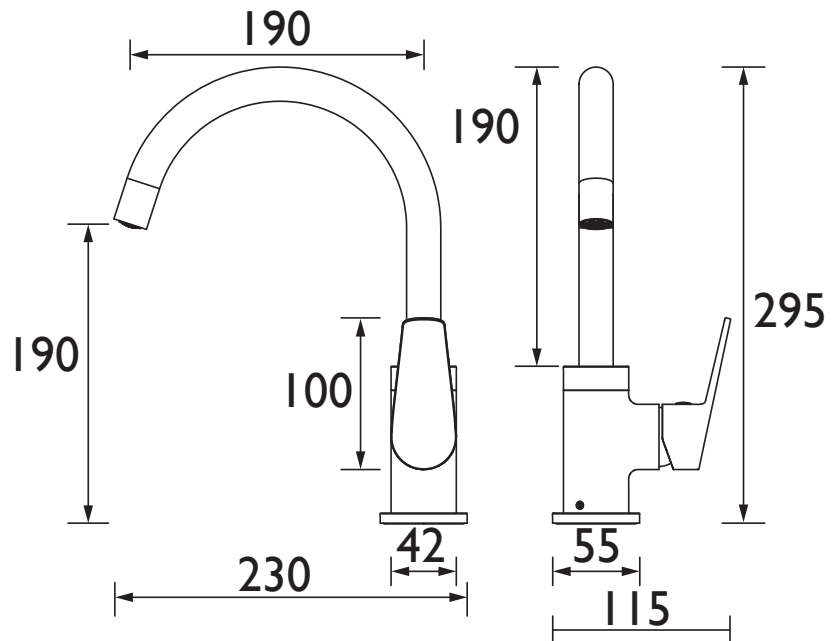

### Features:

- Long life ceramic cartridge for added durability and ease of use
- Metal fixing nut for added durability
- Easyfit base included
- Flexible tails included
- Minimum working pressure of 0.3 bar

### Specification

Product Type:	Kitchen Taps
Main Construction Material:	Brass
Mount Type:	Deck Mounted
Handle Type:	Lever Handle
Connection Inlet:	1/2" BSP Flexible Tails
Connection Outlet:	Anti Splash
Number of Tap Holes:	1
Valve/Cartridge Type:	35mm Cartridge
Plumbing System Requirements:	Suitable for all plumbing systems
Minimum Dynamic Pressure (bar):	0.3 bar
Maximum Dynamic Pressure (bar):	5.0 bar
Maximum Hot Water Temperature °C:	65°C
Maximum Static Pressure (bar):	10 bar
Flow Type:	Single Flow
Isolation Included:	Yes

### Dimensions (measurements in mm)