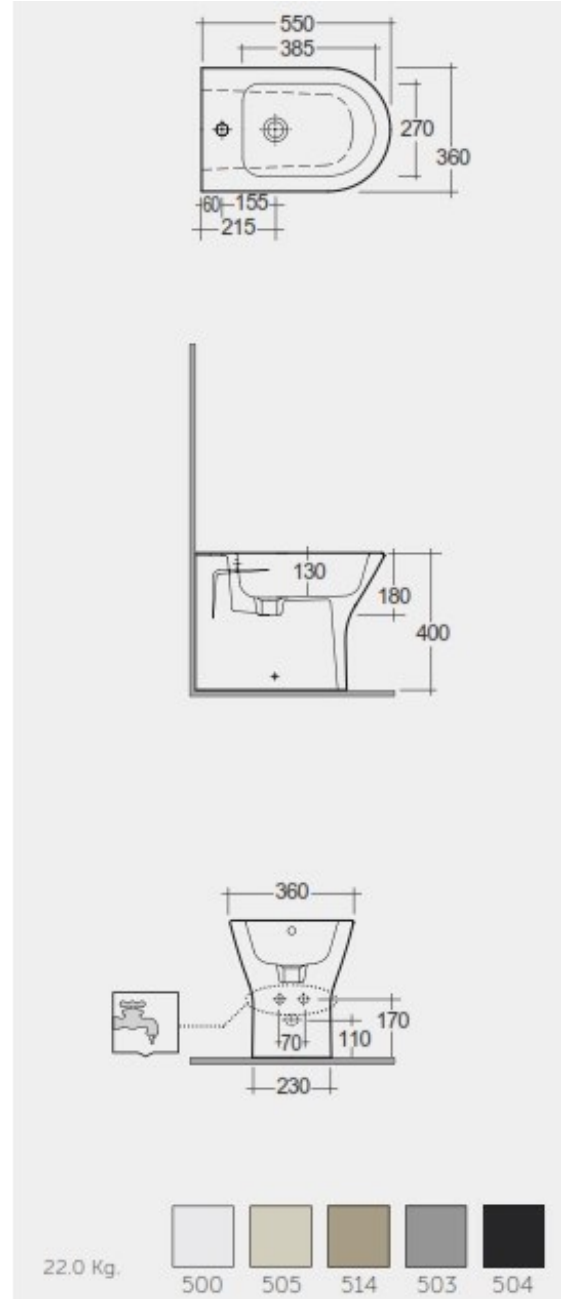

## Technical specifications

Dimensions: 550 x 360 mm

Weight: 22 Kg

Color: Matt Greige - 505

Parts: RST14505A - RAK-FEELING RIMLESS BACK TO WALL BIDET 55 CM MATT GREIGE

Suites: [RAK-FEELING WC'S & BIDETS](#)

Code	Name
------	------

RST14505A	RAK-FEELING RIMLESS BACK TO WALL BIDET 55 CM MATT GREIGE
-----------	--

Dimensions: All dimensions in mm tolerance  $\pm 5\%$  for below 200mm and  $\pm 3\%$  for above 200mm.