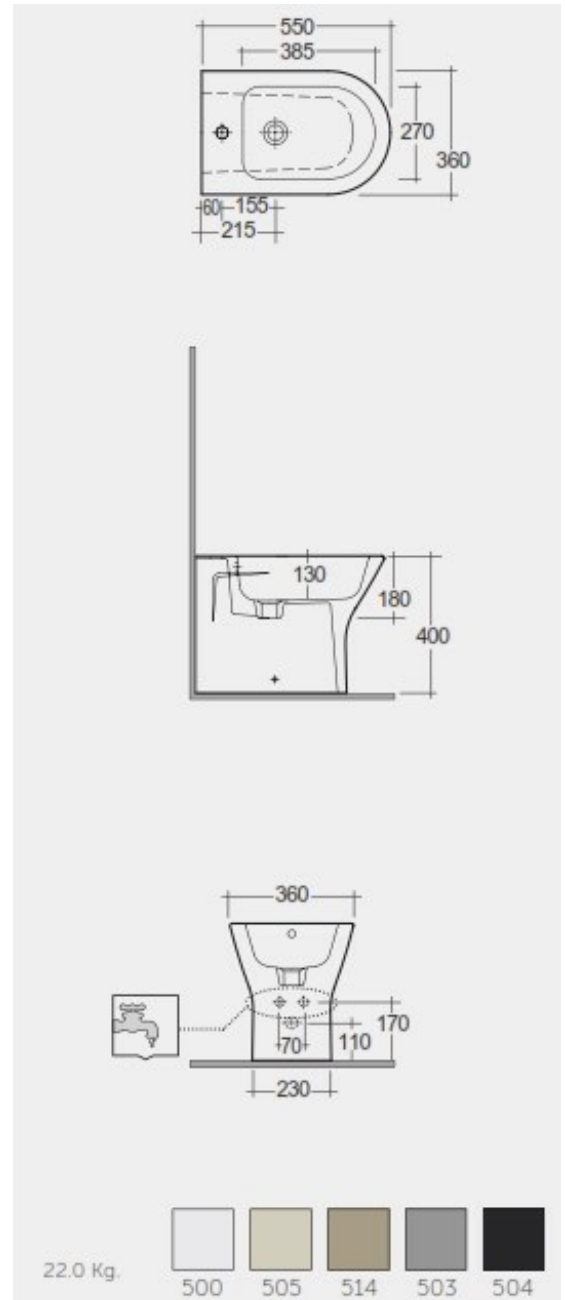

## Technical specifications

Dimensions: 550 x 360 mm

Weight: 22 Kg

Color: MATT CAPPUCCINO - 514

Parts: RST14514A - RAK-FEELING RIMLESS BACK TO WALL BIDET 55 CM MATT CAPPUCCINO

Suites: [RAK-FEELING WC'S & BIDETS](#)

Code	Name
------	------

RST14514A	RAK-FEELING RIMLESS BACK TO WALL BIDET 55 CM MATT CAPPUCCINO
-----------	--

Dimensions: All dimensions in mm tolerance  $\pm 5\%$  for below 200mm and  $\pm 3\%$  for above 200mm.