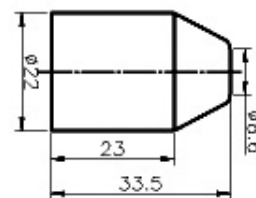

Sales Code: RV004

Description: Radiator Valves (Straight)

Product Dimensions

Height (mm):	78
Width (mm):	30
Depth (mm):	70
Length (mm):	
Nett Weight (kg):	0.4

Packaging Dimensions

Height (mm):	50
Width (mm):	110
Length (mm):	120
Gross Weight (kg):	0.4

Packaging Data

Box Colour:	White Cardboard Box
Box Qty:	1
Label Size:	100 x 50
Label Colour:	White Label
Label Qty:	1

Outer Box Dimensions (If Applicable)

Height (mm):	
Width (mm):	
Length (mm):	
Gross Weight (kg):	
Barcode:	5055369019946

Product Details

Country of Origin:	United Kingdom		
Fitting Instruction:	No		
Certification:	CE & UKCA: N/A	RoHS: N/A	WEEE: N/A
Colour/Finish:	Chrome		
RAL No:	N/A		
Product Material:	Steel		
Heat Element Wattage:	Not Applicable		
Heating Element Wattage Compatible:	N/A		
BTU Outputs:	30°C / N/A	50°C / N/A	60°C /
Thermal Outputs: (Watts)	30°C / N/A	50°C / N/A	60°C /
Pipe Centres - If Vertical:	N/A		
Pipe Centres - If Horizontal:	N/A		
Max Projection:	N/A		
Tube Diameter:	N/A		
Packaging Volume (L):	N/A		
Wall to Centre of Tappings:	N/A		
Floor to Centre of Tappings:	N/A		
Dual Fuel:	N/A		
IP Rating:			