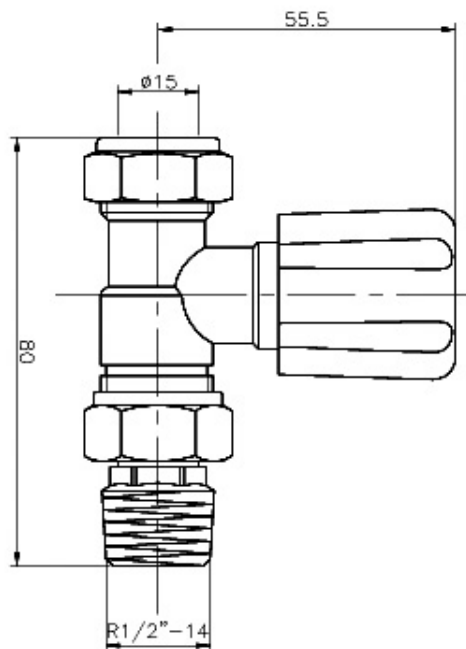

Sales Code: RV004

Description: Radiator Valves (Straight)

Product Dimensions

Height (mm):	78
Width (mm):	30
Depth (mm):	70
Length (mm):	
Nett Weight (kg):	0.4

Packaging Dimensions

Height (mm):	50
Width (mm):	110
Length (mm):	120
Gross Weight (kg):	0.4

Packaging Data

Box Colour:	White Cardboard Box
Box Qty:	1
Label Size:	100 x 50
Label Colour:	White Label
Label Qty:	1

Outer Box Dimensions (If Applicable)

Height (mm):	
Width (mm):	
Length (mm):	
Gross Weight (kg):	
Barcode:	5055369019946

Product Details

Country of Origin:	United Kingdom		
Fitting Instruction:	No		
Certification:	CE & UKCA: N/A	RoHS: N/A	WEEE: N/A
Colour/Finish:	Chrome		
RAL No:	N/A		
Product Material:	Steel		
Heat Element Wattage:	Not Applicable		
Heating Element Wattage Compatible:	N/A		
BTU Outputs:	30°C / N/A	50°C / N/A	60°C /
Thermal Outputs: (Watts)	30°C / N/A	50°C / N/A	60°C /
Pipe Centres - If Vertical:	N/A		
Pipe Centres - If Horizontal:	N/A		
Max Projection:	N/A		
Tube Diameter:	N/A		
Packaging Volume (L):	N/A		
Wall to Centre of Tappings:	N/A		
Floor to Centre of Tappings:	N/A		
Dual Fuel:	N/A		
IP Rating:			