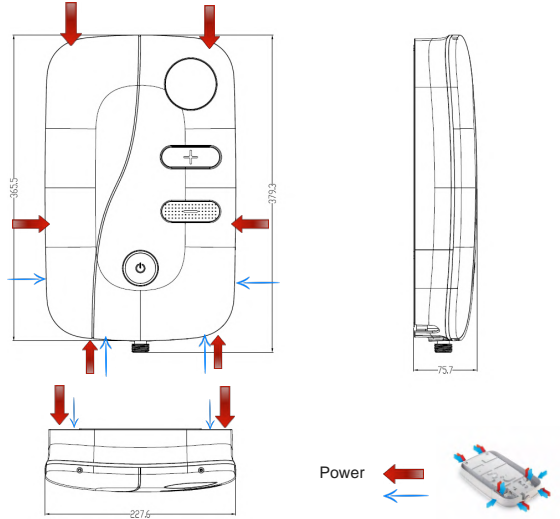

Key Features

- BEAB Care Highly accurate, temperature control to +/- 0.5°C for a safe and comfortable showering experience
- Push button controls with audible adjustment confirmation for ease of operation
- Large LED digital temperature display
- Phased shutdown safety protection for next user providing cool start up and scale protection
- Maximum temperature lock limiter options of 41°C and 43°C Selectable on installation
- Simple push button rapid commissioning
- Integrated 2-wire waste pump control
- thanks to multi-entry left right options for power and water
- 5 spray mode shower head with easy rub-clean nozzles
- Temperature over ride facility for the whole family

STANDARD version c/w 1mtr anti-kink flexible shower hose,

Product Range

Item Code:	Model No:	Description	kW
	*RSELA85P	Selectronic Advanced PLUS	
R110054	RSELA85S	Selectronic Advanced STANDARD	8.5

Dimensions

Technical Details

Model		*RSELA95P	RSELA85S / RSELA95S
Item Code	R110085		
EAN /Bar Code No.	5056784523933	5056784523940	5056784523919 /
Output (kW)	8.5		8.5 & 9.5
Current Rating (Amps)	36		36 / 40
Energy Rating (Class)	A	A	A
Energy Rating (%)	37	37	37
Consumption (kWh/A)			495 & 552
Load Profile	XS	XS	XS
Sound (dB)	15	15	15
Running Pressure	0.5 to 10 bar		
Temp. Control Accuracy	+/- 0.5°C		
Start-up Temperatures	41°C or 43°C		
Temperature Range	30 - 47°C		
IP Rating	IPX4		
Approvals / Mark	BEAB, BEAB CARE, WRAS, RNIB & CE		
UK Warranty (years)			
Shower dimensions (mm)			
Gross weight (kg)	TBC		
Net weight (kg)	TBC		
Full pallet quantity	TBC		
Showers per layer	TBC		