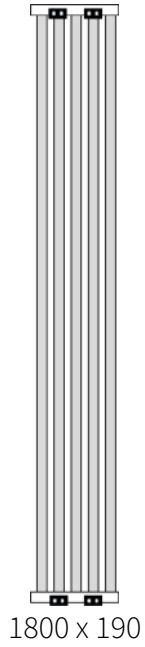

ALBANO

Aluminium Radiator

REINA
DESIGNER RADIATOR

5 Years Guarantee

Material: Aluminium

The Albano Vertical Radiator, featuring a sophisticated timeless column design, is crafted from premium aluminum to deliver excellent heat output and energy efficiency. Available in a variety of sizes, it is designed to meet the needs of any space effortlessly. With its striking height of 1800mm and widths ranging from 190mm to 590mm, the Albano seamlessly blends versatility with modern style, making it an ideal choice for contemporary interiors.

Available Sizes

Available Colours

white

anthracite

silver

brass

Dimensions & Technical Data

Height (mm)	Width (mm)	Pipe Centres (mm)	Wall to Pipe Centres (mm)	Wall Distance (mm)	Dry Weight	No. Bars	Fuel Type
1800	190	190	50	105	-	5	C
1800	270	270	50	105	-	7	C
1800	350	350	50	105	-	9	C
1800	430	430	50	105	-	11	C
1800	510	510	50	105	-	13	C
1800	590	590	50	105	-	15	C