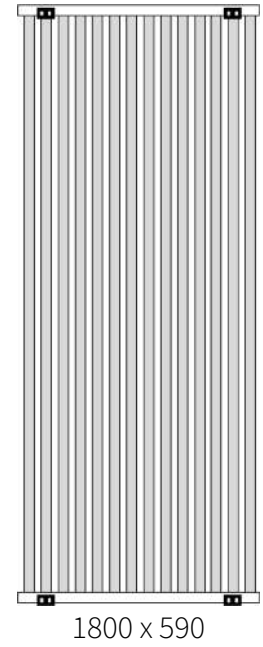

ALBANO

Aluminium Radiator

REINA
DESIGNER RADIATOR

5 Years Guarantee

Material: Aluminium

The Albano Vertical Radiator, featuring a sophisticated timeless column design, is crafted from premium aluminum to deliver excellent heat output and energy efficiency. Available in a variety of sizes, it is designed to meet the needs of any space effortlessly. With its striking height of 1800mm and widths ranging from 190mm to 590mm, the Albano seamlessly blends versatility with modern style, making it an ideal choice for contemporary interiors.

Available Sizes

Available Colours

white

anthracite

silver

brass

Dimensions & Technical Data

Height (mm)	Width (mm)	Pipe Centres (mm)	Wall to Pipe Centres (mm)	Wall Distance (mm)	Dry Weight	No. Bars	Fuel Type
1800	190	190	50	105	-	5	C
1800	270	270	50	105	-	7	C
1800	350	350	50	105	-	9	C
1800	430	430	50	105	-	11	C
1800	510	510	50	105	-	13	C
1800	590	590	50	105	-	15	C