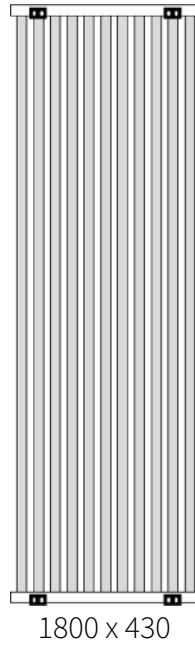

ALBANO

Aluminium Radiator

REINA
DESIGNER RADIATOR

5 Years Guarantee

Material: Aluminium

The Albano Vertical Radiator, featuring a sophisticated timeless column design, is crafted from premium aluminum to deliver excellent heat output and energy efficiency. Available in a variety of sizes, it is designed to meet the needs of any space effortlessly. With its striking height of 1800mm and widths ranging from 190mm to 590mm, the Albano seamlessly blends versatility with modern style, making it an ideal choice for contemporary interiors.

Available Sizes

Available Colours

white

anthracite

silver

brass

Dimensions & Technical Data

Height (mm)	Width (mm)	Pipe Centres (mm)	Wall to Pipe Centres (mm)	Wall Distance (mm)	Dry Weight	No. Bars	Fuel Type
1800	190	190	50	105	-	5	C
1800	270	270	50	105	-	7	C
1800	350	350	50	105	-	9	C
1800	430	430	50	105	-	11	C
1800	510	510	50	105	-	13	C
1800	590	590	50	105	-	15	C