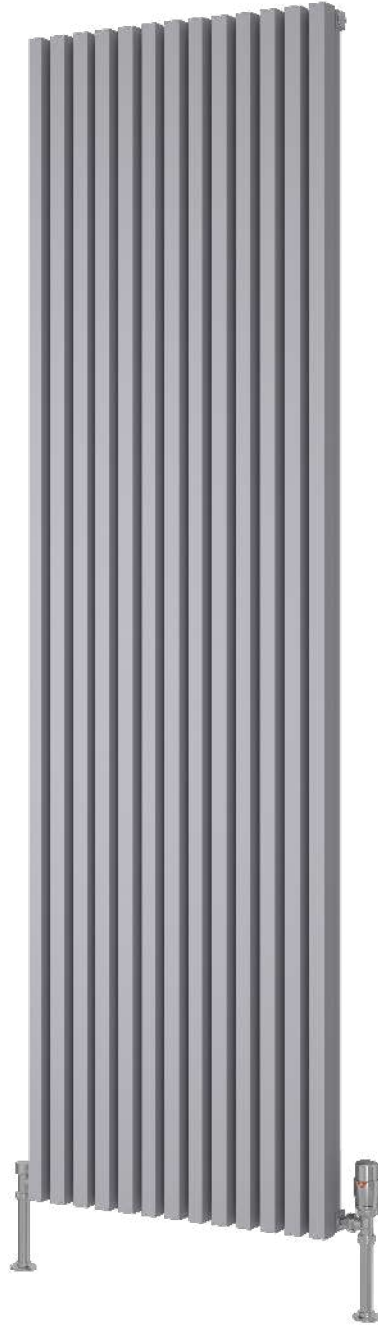

ALBANO

Aluminium Radiator

REINA
DESIGNER RADIATOR

white

anthracite

silver

brass

REINA
DESIGNER RADIATOR

ALBANO

Aluminium Radiator

REINA
DESIGNER RADIATOR

5 Years Guarantee

Material: Aluminium

The Albano Vertical Radiator, featuring a sophisticated timeless column design, is crafted from premium aluminum to deliver excellent heat output and energy efficiency. Available in a variety of sizes, it is designed to meet the needs of any space effortlessly. With its striking height of 1800mm and widths ranging from 190mm to 590mm, the Albano seamlessly blends versatility with modern style, making it an ideal choice for contemporary interiors.

Available Sizes

Available Colours

white

anthracite

silver

brass

Dimensions & Technical Data

Height (mm)	Width (mm)	Pipe Centres (mm)	Wall to Pipe Centres (mm)	Wall Distance (mm)	Dry Weight	No. Bars	Fuel Type
1800	190	190	50	105	-	5	C
1800	270	270	50	105	-	7	C
1800	350	350	50	105	-	9	C
1800	430	430	50	105	-	11	C
1800	510	510	50	105	-	13	C
1800	590	590	50	105	-	15	C