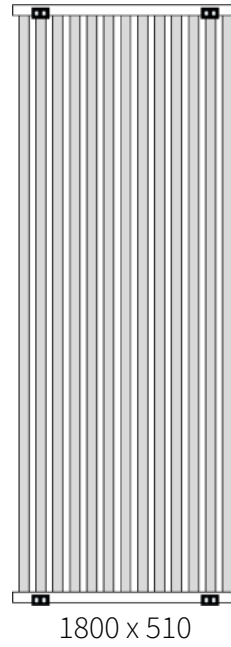

ALBANO

Aluminium Radiator

REINA
DESIGNER RADIATOR

5 Years Guarantee

Material: Aluminium

The Albano Vertical Radiator, featuring a sophisticated timeless column design, is crafted from premium aluminum to deliver excellent heat output and energy efficiency. Available in a variety of sizes, it is designed to meet the needs of any space effortlessly. With its striking height of 1800mm and widths ranging from 190mm to 590mm, the Albano seamlessly blends versatility with modern style, making it an ideal choice for contemporary interiors.

Available Sizes

Available Colours

white

anthracite

silver

brass

Dimensions & Technical Data

Height (mm)	Width (mm)	Pipe Centres (mm)	Wall to Pipe Centres (mm)	Wall Distance (mm)	Dry Weight	No. Bars	Fuel Type
1800	190	190	50	105	-	5	C
1800	270	270	50	105	-	7	C
1800	350	350	50	105	-	9	C
1800	430	430	50	105	-	11	C
1800	510	510	50	105	-	13	C
1800	590	590	50	105	-	15	C