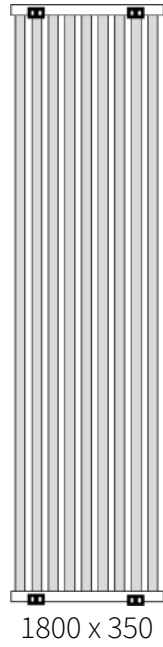

ALBANO

Aluminium Radiator

REINA
DESIGNER RADIATOR

5 Years Guarantee

Material: Aluminium

The Albano Vertical Radiator, featuring a sophisticated timeless column design, is crafted from premium aluminum to deliver excellent heat output and energy efficiency. Available in a variety of sizes, it is designed to meet the needs of any space effortlessly. With its striking height of 1800mm and widths ranging from 190mm to 590mm, the Albano seamlessly blends versatility with modern style, making it an ideal choice for contemporary interiors.

Available Sizes

Available Colours

white

anthracite

silver

brass

Dimensions & Technical Data

Height (mm)	Width (mm)	Pipe Centres (mm)	Wall to Pipe Centres (mm)	Wall Distance (mm)	Dry Weight	No. Bars	Fuel Type
1800	190	190	50	105	-	5	C
1800	270	270	50	105	-	7	C
1800	350	350	50	105	-	9	C
1800	430	430	50	105	-	11	C
1800	510	510	50	105	-	13	C
1800	590	590	50	105	-	15	C