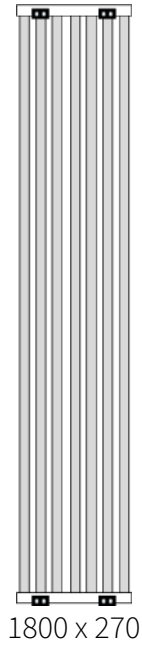

ALBANO

Aluminium Radiator

REINA
DESIGNER RADIATOR

5 Years Guarantee

Material: Aluminium

The Albano Vertical Radiator, featuring a sophisticated timeless column design, is crafted from premium aluminum to deliver excellent heat output and energy efficiency. Available in a variety of sizes, it is designed to meet the needs of any space effortlessly. With its striking height of 1800mm and widths ranging from 190mm to 590mm, the Albano seamlessly blends versatility with modern style, making it an ideal choice for contemporary interiors.

Available Sizes

Available Colours

white

anthracite

silver

brass

Dimensions & Technical Data

Height (mm)	Width (mm)	Pipe Centres (mm)	Wall to Pipe Centres (mm)	Wall Distance (mm)	Dry Weight	No. Bars	Fuel Type
1800	190	190	50	105	-	5	C
1800	270	270	50	105	-	7	C
1800	350	350	50	105	-	9	C
1800	430	430	50	105	-	11	C
1800	510	510	50	105	-	13	C
1800	590	590	50	105	-	15	C