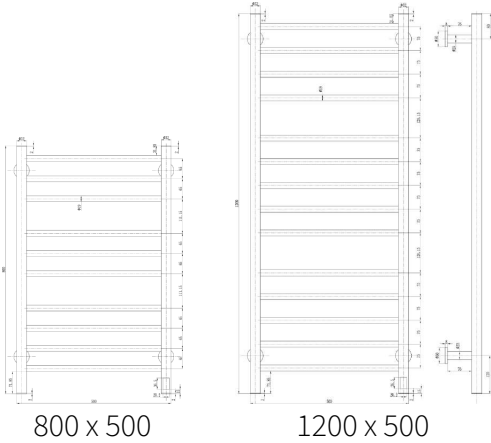

ARNAGE

Stainless Steel Towel Rail

REINA
DESIGNER RADIATOR

2 Years Guarantee

Material: Stainless Steel

The Arnage Dry Electric Ladder Heated Towel Rail combines sleek design and functionality with concealed wiring, exceptional heat output, and versatile color options. Crafted from stainless steel, it features a convenient timer function with 2, 4, and 24-hour settings and places the controls and cables neatly at the bottom right.

Available Sizes

Available Colours

brushed brass

brushed gun
metal

matt black

polished
stainless steel

Dimensions & Technical Data

Height (mm)	Width (mm)	Wall Distance (mm)	Dry Weight	No. Bars	Fuel Type
800	500	116	-	10	E
1200	500	116	-	14	E

C: Central Heating / E: Electric / D: Dual Fuel

ARNAGE

Stainless Steel Towel Rail

REINA
DESIGNER RADIATOR

1200mm HEIGHT x 500mm WIDTH

Electric Heat Outputs

Model/SKU	Height (mm)	Width (mm)	Colour	Watts
DE-ARG0805B	800	500	● Brushed Brass	105W
DE-ARG0805G	800	500	● Brushed Gun Metal	105W
DE-ARG0805K	800	500	● Matt Black	125W
DE-ARG0805	800	500	● Polished Stainless Steel	105W
DE-ARG1205B	1200	500	● Brushed Brass	145W
DE-ARG1205G	1200	500	● Brushed Gun Metal	145W
DE-ARG1205K	1200	500	● Matt Black	165W
DE-ARG1205	1200	500	● Polished Stainless Steel	145W