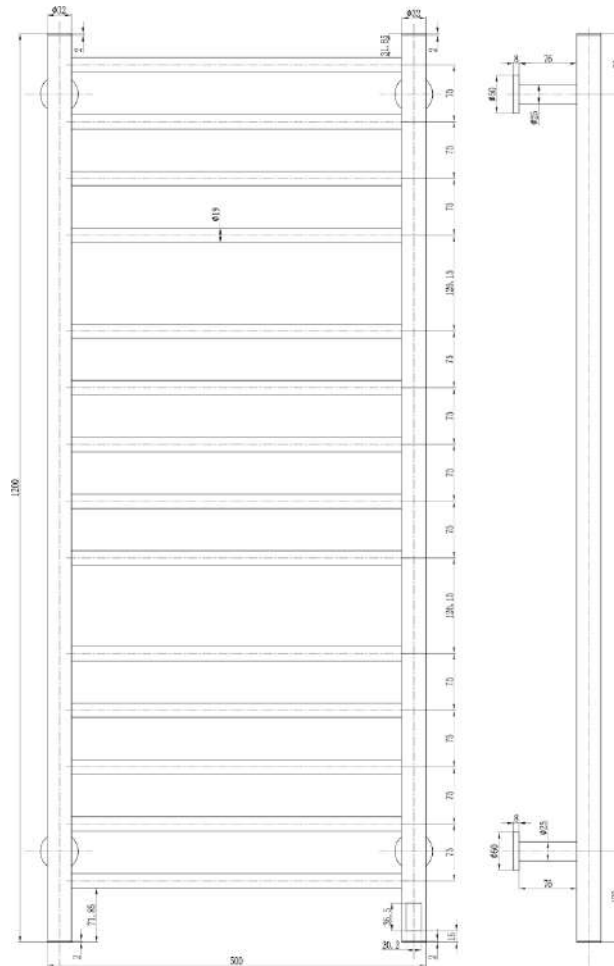

Available Sizes

Available Colours

brushed brass

brushed gun
metal

matt black

polished
stainless steel

Dimensions & Technical Data

Height (mm)	Width (mm)	Wall Distance (mm)	Dry Weight	No. Bars	Fuel Type
800	500	116	-	10	E
1200	500	116	-	14	E

C: Central Heating / E: Electric / D: Dual Fuel

ARNAGE

Stainless Steel Towel Rail

REINA
DESIGNER RADIATOR

1200mm HEIGHT x 500mm WIDTH

Electric Heat Outputs

Model/SKU	Height (mm)	Width (mm)	Colour	Watts
DE-ARG0805B	800	500	● Brushed Brass	105W
DE-ARG0805G	800	500	● Brushed Gun Metal	105W
DE-ARG0805K	800	500	● Matt Black	125W
DE-ARG0805	800	500	● Polished Stainless Steel	105W
DE-ARG1205B	1200	500	● Brushed Brass	145W
DE-ARG1205G	1200	500	● Brushed Gun Metal	145W
DE-ARG1205K	1200	500	● Matt Black	165W
DE-ARG1205	1200	500	● Polished Stainless Steel	145W