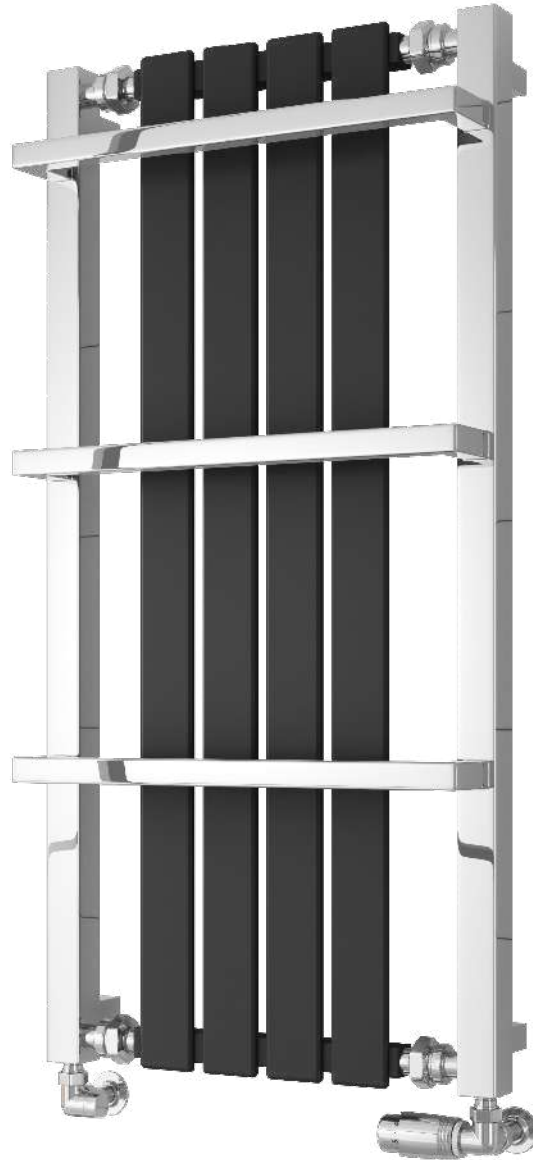

ASHEN

Mild Steel Towel Rail

REINA
DESIGNER RADIATOR

white

black

REINA
DESIGNER RADIATOR

ASHEN

Mild Steel Towel Rail

REINA
DESIGNER RADIATOR

5 Years Guarantee

Material: Mild Steel

The Reina Ashen 1000H x 490W is a compact designer towel radiator featuring four vertical sections and three chrome heated bars, available in either a chrome with white finish or chrome with textured black. Crafted from durable steel, it provides superb heat output and includes integral horizontal towel bars, all backed by a 5-year guarantee.

ASHEN

Mild Steel Towel Rail

Available Sizes

400 x 490

700 x 490

1000 x 490

Available Colours

white

black

Dimensions & Technical Data

Height (mm)	Width (mm)	Pipe Centres (mm)	Wall to Pipe Centres (mm)	Wall Distance (mm)	Dry Weight	No. Bars	Fuel Type
400	490	450	72-87	163-178	-		C/E/D
700	490	450	72-87	163-178	-		C/E/D
1000	490	450	72-87	163-178	-		C/E/D