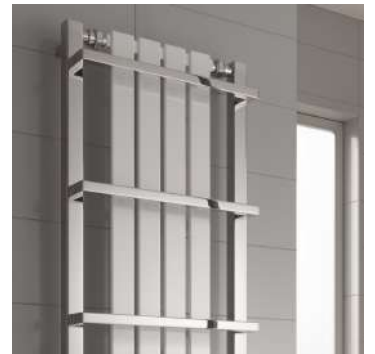

ASHEN

Mild Steel Towel Rail

REINA
DESIGNER RADIATOR

white

black

REINA
DESIGNER RADIATOR

ASHEN

Mild Steel Towel Rail

REINA
DESIGNER RADIATOR

5 Years Guarantee

Material: Mild Steel

The Reina Ashen 1000H x 490W is a compact designer towel radiator featuring four vertical sections and three chrome heated bars, available in either a chrome with white finish or chrome with textured black. Crafted from durable steel, it provides superb heat output and includes integral horizontal towel bars, all backed by a 5-year guarantee.

ASHEN

Mild Steel Towel Rail

Available Sizes

400 x 490

700 x 490

1000 x 490

Available Colours

white