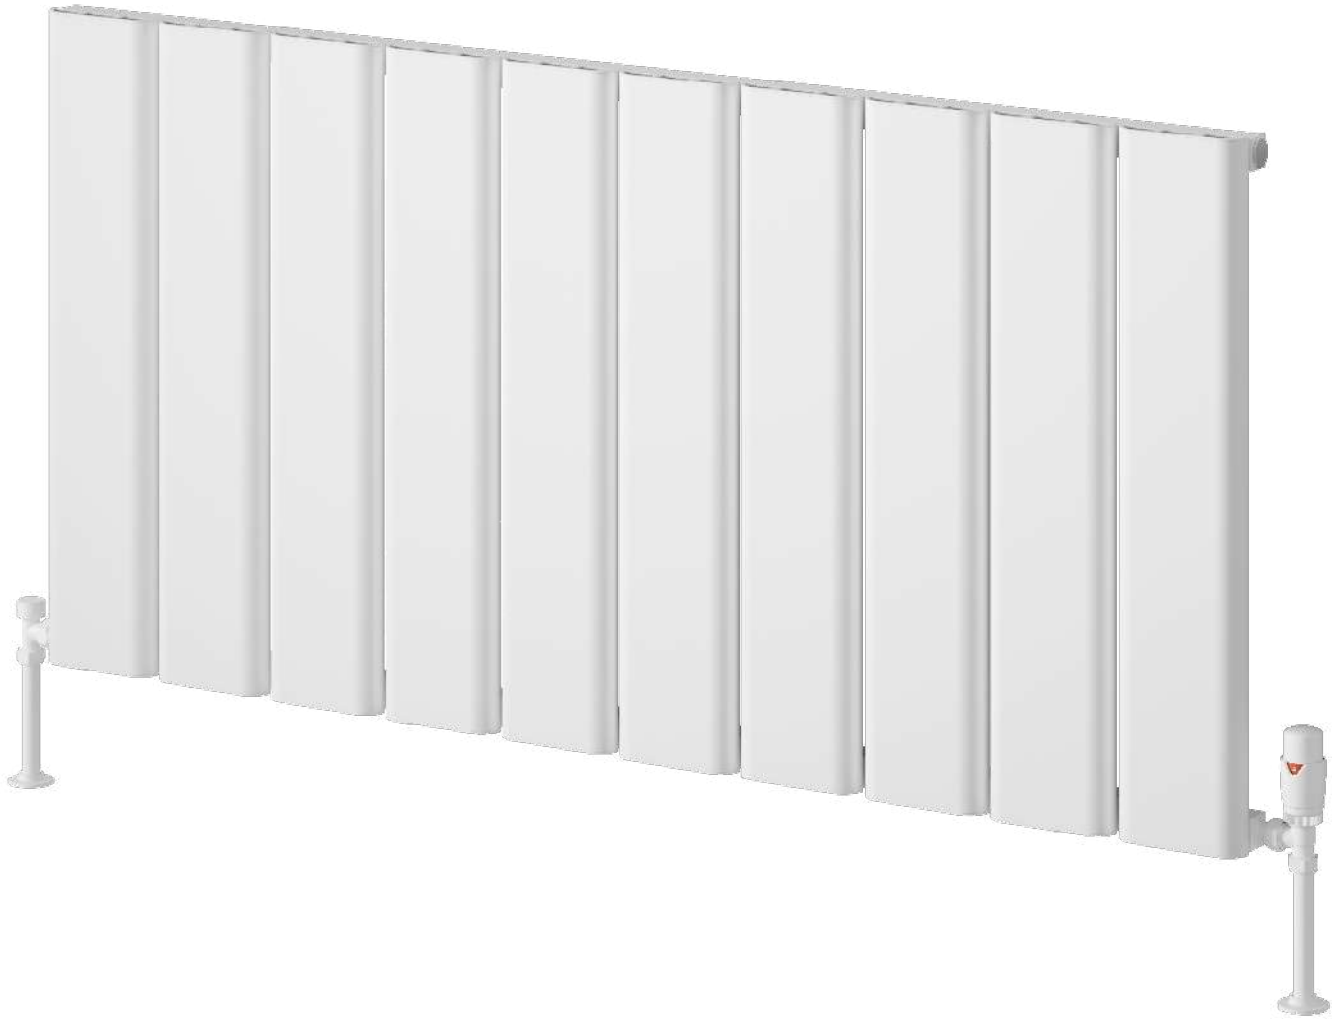

CALDARO HORIZONTAL

Aluminium Radiator

REINA
DESIGNER RADIATOR

anthracite

white

REINA
DESIGNER RADIATOR

CALDARO HORIZONTAL

Aluminium Radiator

5 Years Guarantee

Material: Aluminium

The Caldaro Horizontal Radiator offers a perfect blend of modern style and powerful performance. Made from premium aluminium, it provides outstanding heat output. With a height of 600mm and widths ranging from 620mm to 1245mm, the Caldaro offers a versatile range of sizes to fit any space, delivering both functionality and style in a striking package.

CALDARO HORIZONTAL

Aluminium Radiator

REINA
DESIGNER RADIATOR

Available Sizes

600 x 620

600 x 870

600 x 995

600 x 1245

Available Colours

anthracite

white

CALDARO HORIZONTAL

Aluminium Radiator

Dimensions & Technical Data

Height (mm)	Width (mm)	Pipe Centres (mm)	Wall to Pipe Centres (mm)	Wall Distance (mm)	Dry Weight	No. Bars	Fuel Type
600	620	620	50	90	-	5	C/E/D
600	870	870	50	90	-	7	C/E/D
600	995	995	50	90	-	8	C/E/D
600	1245	1245	50	90	-	10	C/E/D