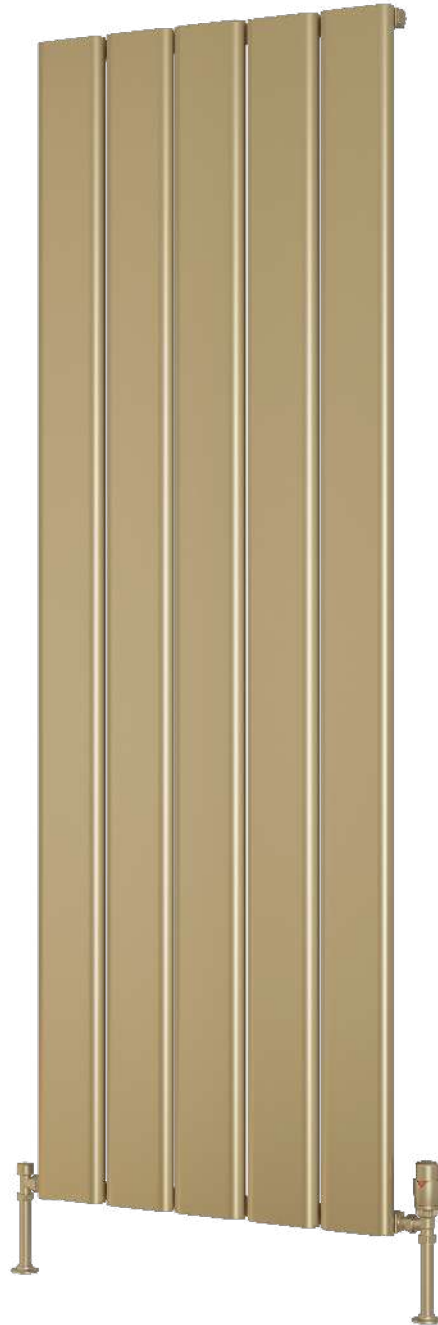

CALDARO VERTICAL

Aluminium Radiator

REINA
DESIGNER RADIATOR

white

anthracite

brass

REINA
DESIGNER RADIATOR

CALDARO VERTICAL

Aluminium Radiator

REINA
DESIGNER RADIATOR

5 Years Guarantee

Material: Aluminium

The Caldaro Vertical Radiator is the perfect sleek, column-style radiator to elevate any interior. Made from the highest quality aluminum, it offers exceptional heat output. With a height of 1800mm and widths ranging from 245mm to 620mm, the Caldaro offers a versatile range of sizes, ensuring it fits seamlessly into any room, while enhancing the overall aesthetic of your space.

CALDARO VERTICAL

Aluminium Radiator

REINA
DESIGNER RADIATOR

Available Sizes

1800 x 245

1800 x 370

1800 x 495

1800 x 620

Available Colours

white

anthracite

brass

CALDARO VERTICAL

Aluminium Radiator

REINA
DESIGNER RADIATOR

Dimensions & Technical Data