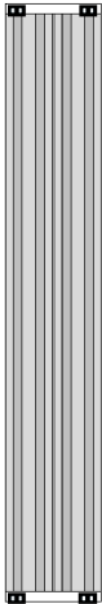

CALDARO VERTICAL

Aluminium Radiator

REINA
DESIGNER RADIATOR

white

anthracite

brass

REINA
DESIGNER RADIATOR

CALDARO VERTICAL

Aluminium Radiator

REINA
DESIGNER RADIATOR

5 Years Guarantee

Material: Aluminium

The Caldaro Vertical Radiator is the perfect sleek, column-style radiator to elevate any interior. Made from the highest quality aluminum, it offers exceptional heat output. With a height of 1800mm and widths ranging from 245mm to 620mm, the Caldaro offers a versatile range of sizes, ensuring it fits seamlessly into any room, while enhancing the overall aesthetic of your space.

CALDARO VERTICAL

Aluminium Radiator

REINA
DESIGNER RADIATOR

Available Sizes

1800 x 245

1800 x 370

1800 x 495

1800 x 620

Height (mm)	Width (mm)	Pipe Centres (mm)	Wall to Pipe Centres (mm)	Wall Distance (mm)	Dry Weight	No. Bars	Fuel Type
1800	245	245	50	90	-	2	C
1800	370	370	50	90	-	3	C/E/D
1800	495	495	50	90	-	4	C/E/D
1800	620	620	50	90	-	5	C/E/D