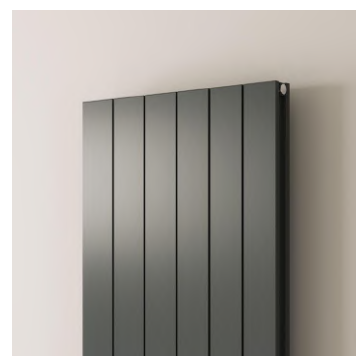

CASINA VERTICAL

Aluminium Radiator

REINA
DESIGNER RADIATOR

white

anthracite

REINA
DESIGNER RADIATOR

CASINA VERTICAL

Aluminium Radiator

REINA
DESIGNER RADIATOR

5 Years Guarantee

Material: Aluminium

The Casina Vertical Radiator combines modern elegance with exceptional performance, featuring a sleek vertical flat panel design in anthracite or white, durable aluminium construction, and impressive heat output, backed confidently by a 5-year guarantee.

CASINA VERTICAL

Aluminium Radiator

REINA
DESIGNER RADIATOR

Available Sizes

1800 x 280

1800 x 375

1800 x 470

1800 x 565

1800 x 660

Available Colours

white

anthracite

CASINA VERTICAL

Aluminium Radiator

REINA
DESIGNER RADIATOR

Dimensions & Technical Data