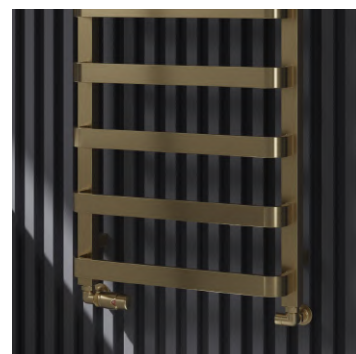

FLORA

Mild Steel Towel Rail

REINA
DESIGNER RADIATOR

brushed brass

brushed gun
metal

REINA
DESIGNER RADIATOR

FLORA

Mild Steel Towel Rail

REINA

DESIGNER RADIATOR

5 Years Guarantee

Material: Mild Steel

The Flora Ladder Towel Radiator blends modern design with premium functionality. Featuring a unique hybrid square and rounded design with evenly spaced bars, it ensures optimal warmth and style. Crafted from durable steel in a choice of brushed brass or brushed gunmetal finishes, it delivers superb heat output while adding a touch of luxury to any bathroom. Backed by a 5-year guarantee, it's the perfect fusion of elegance and performance.

FLORA

Mild Steel Towel Rail

REINA
DESIGNER RADIATOR

Available Sizes

800 x 500

1200 x 500

1500 x 500

Available Colours