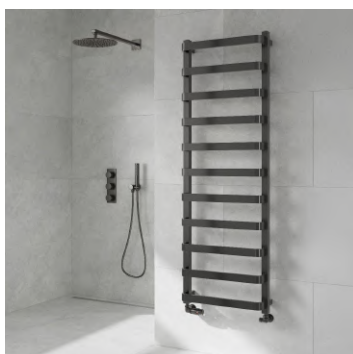

FLORA

Mild Steel Towel Rail

REINA
DESIGNER RADIATOR

brushed brass

brushed gun
metal

REINA
DESIGNER RADIATOR

FLORA

Mild Steel Towel Rail

REINA

DESIGNER RADIATOR

5 Years Guarantee

Material: Mild Steel

The Flora Ladder Towel Radiator blends modern design with premium functionality. Featuring a unique hybrid square and rounded design with evenly spaced bars, it ensures optimal warmth and style. Crafted from durable steel in a choice of brushed brass or brushed gunmetal finishes, it delivers superb heat output while adding a touch of luxury to any bathroom. Backed by a 5-year guarantee, it's the perfect fusion of elegance and performance.

FLORA

Mild Steel Towel Rail

REINA
DESIGNER RADIATOR

Available Sizes

800 x 500

1200 x 500

1500 x 500

Available Colours