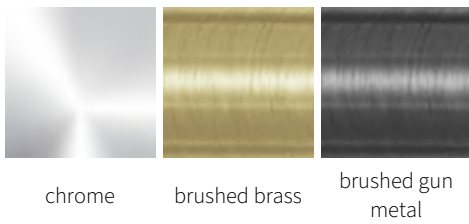

FLORINA

Mild Steel Towel Rail

REINA
DESIGNER RADIATOR

chrome

brushed brass

brushed gun
metal

REINA
DESIGNER RADIATOR

FLORINA

Mild Steel Towel Rail

REINA

DESIGNER RADIATOR

5 Years Guarantee

Material: Mild Steel

The Florina Modern Offset Ladder Towel Radiator boasts a versatile design, allowing for installation on either the left or right side, featuring horizontal flat square bars made from robust steel. Offered in a stunning array of finishes, it provides excellent heat output and comes with a 5-year warranty, making it both a chic and functional enhancement to any bathroom.

FLORINA

Mild Steel Towel Rail

Available Sizes

Available Colours

FLORINA

Mild Steel Towel Rail

REINA
DESIGNER RADIATOR

Dimensions & Technical Data