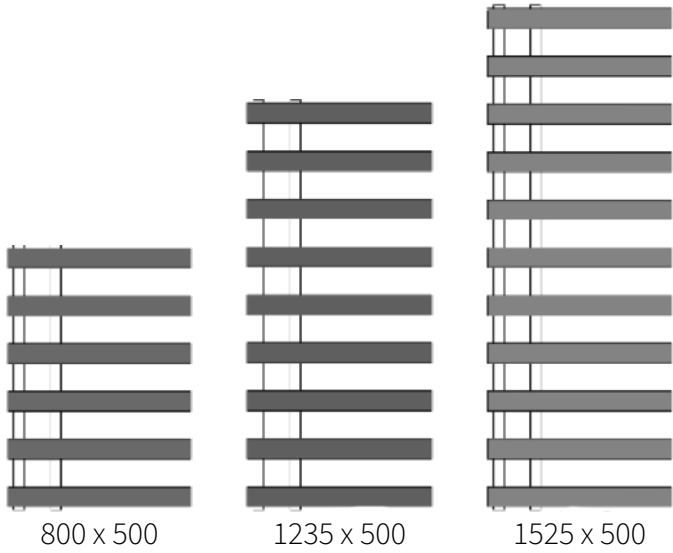

FLORINA

Mild Steel Towel Rail

Available Sizes