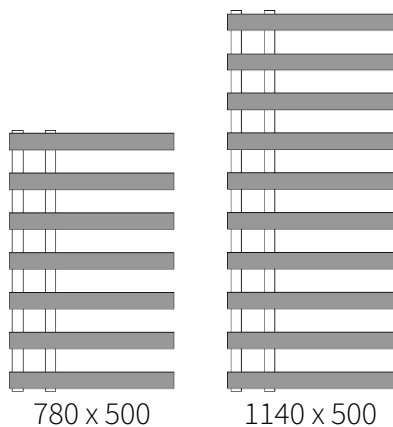

# REINA

DESIGNER RADIATOR

5 Years Guarantee

Material: Mild Steel

The Reina Grace Towel Radiator, a perfect blend of elegance and functionality. Crafted from high-quality mild steel, it offers heat output from 1210 BTU to 2480 BTU for optimal comfort. Available in white, anthracite, chrome, and a range of RAL colours, it fits seamlessly into any decor. With height options of 780mm or 1140mm and a width of 500mm, the Reina Grace combines luxurious warmth with versatile design, making it an ideal choice for any space.

## Available Sizes