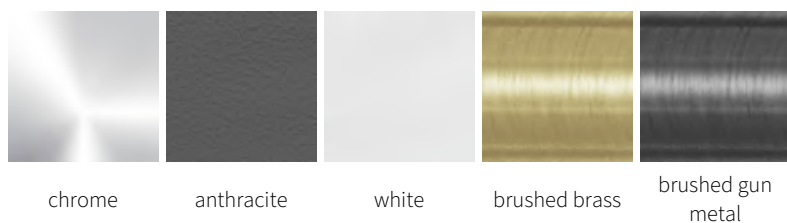

# GRACE

Mild Steel Towel Rail

**REINA**  
DESIGNER RADIATOR

## Available Sizes

## Available Colours