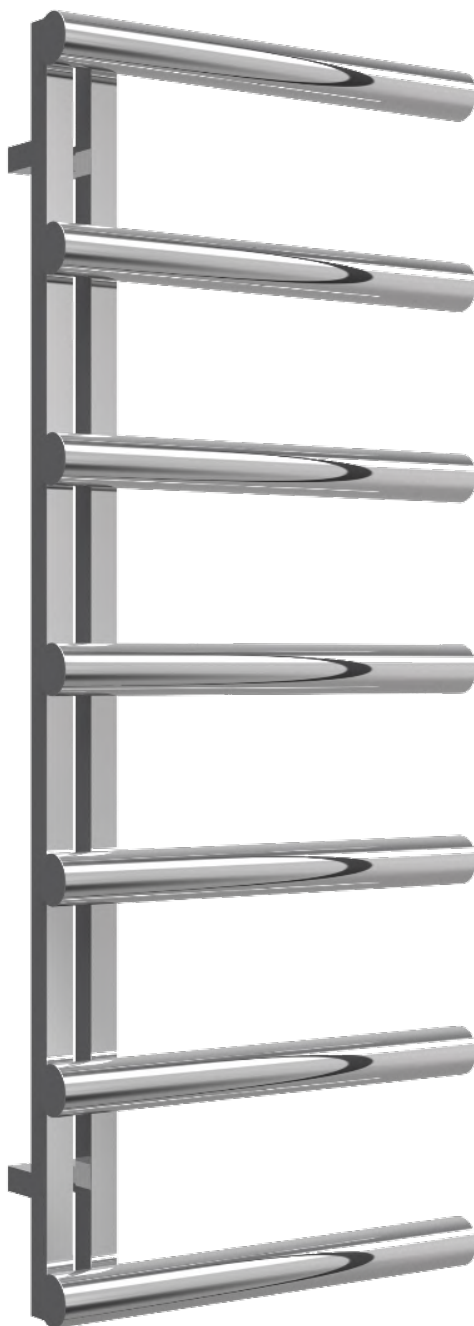

GROSSO

Stainless Steel Towel Rail

REINA
DESIGNER RADIATOR

polished
stainless steel

REINA
DESIGNER RADIATOR

GROSSO

Stainless Steel Towel Rail

REINA
DESIGNER RADIATOR

25 Years Guarantee

Material: Stainless Steel

The Grosso Towel Radiator features a modern offset ladder design with horizontal round tubes, crafted from high-quality stainless steel and finished to a polished shine. Its reversible design allows for versatile installation, while exceptional heat output and a 25-year guarantee ensure lasting performance and style in any space.

GROSSO

Stainless Steel Towel Rail

REINA
DESIGNER RADIATOR

Available Sizes

Available Colours

polished
stainless steel

GROSSO

Stainless Steel Towel Rail

REINA
DESIGNER RADIATOR

Dimensions & Technical Data

Height (mm)	Width (mm)	Pipe Centres (mm)	Wall to Pipe Centres (mm)	Wall Distance (mm)	Dry Weight	No. Bars	Fuel Type
850	500	50	65-80	130-145	-	5	C/E/D
1250	500	50	65-80	130-145	-	7	C/E/D
1650	500	50	65-80	130-145	-	9	C/E/D