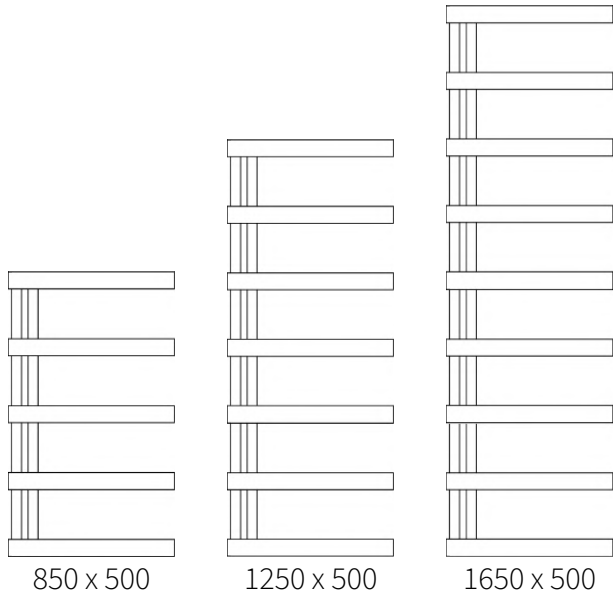

GROSSO

Stainless Steel Towel Rail

REINA
DESIGNER RADIATOR

Available Sizes

Available Colours

GROSSO

Stainless Steel Towel Rail

REINA
DESIGNER RADIATOR

Dimensions & Technical Data

Height (mm)	Width (mm)	Pipe Centres (mm)	Wall to Pipe Centres (mm)	Wall Distance (mm)	Dry Weight	No. Bars	Fuel Type
850	500	50	65-80	130-145	-	5	C/E/D
1250	500	50	65-80	130-145	-	7	C/E/D
1650	500	50	65-80	130-145	-	9	C/E/D

C: Central Heating / E: Electric / D: Dual Fuel