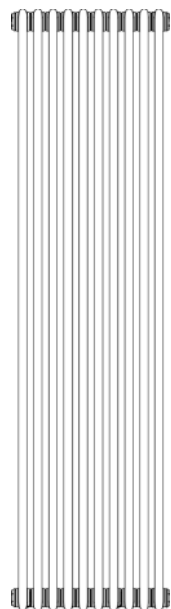

HEDINGHAM VERTICAL

Mild Steel Radiator

REINA
DESIGNER RADIATOR

white

black

REINA
DESIGNER RADIATOR

HEDINGHAM VERTICAL

Mild Steel Radiator

HEDINGHAM VERTICAL

Mild Steel Radiator

REINA
DESIGNER RADIATOR

Available Sizes

1800 x 285

1800 x 375

1800 x 465

Available Colours

white

black

HEDINGHAM VERTICAL

Mild Steel Radiator

REINA
DESIGNER RADIATOR

Dimensions & Technical Data

Height (mm)	Width (mm)	Pipe Centres (mm)	Wall to Pipe Centres (mm)	Wall Distance (mm)	Dry Weight	No. Bars	Fuel Type
1800	285	285	95	160	38.5kg	6	C
1800	375	375	95	160	50.0kg	8	C
1800	465	465	95	160	61.1kg	10	C

For pipe centre measurement including valves, add 90mm

C: Central Heating / E: Electric / D: Dual Fuel

HEDINGHAM VERTICAL

Mild Steel Radiator

REINA
DESIGNER RADIATOR

Central Heating Heat Outputs

Model/SKU	Height (mm)	Width (mm)	Colour	Heat Outputs $\Delta T 50^{\circ}\text{C}$		Heat Outputs $\Delta T 60^{\circ}\text{C}$	
				BTU	Watts	BTU	Watts
RND-HDM18028W	1800	285	● White	4931	1446	6312	1851
RND-HDM18028B	1800	285	● Black	4931	1446	6312	1851
RND-HDM18037W	1800	375	● White	6577	1929	8418	2469
RND-HDM18037B	1800	375	● Black	6577	1929	8418	2469
RND-HDM18046W	1800	465	● White	8220	2410	10521	3085
RND-HDM18046B	1800	465	● Black	8220	2410	10521	3085