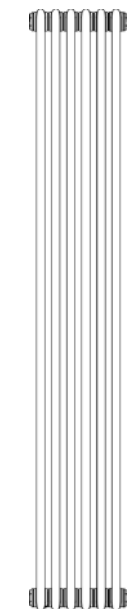

HEDINGHAM VERTICAL

Mild Steel Radiator

REINA
DESIGNER RADIATOR

white

black

REINA
DESIGNER RADIATOR

HEDINGHAM VERTICAL

Mild Steel Radiator

REINA
DESIGNER RADIATOR

5 Years Guarantee

Material: Mild Steel

The Reina Hedingham Vertical Radiator boasts a timeless column design, bringing classic elegance to any space. Available in a range of sizes to suit any room, it comes in classic white or bold black, making it a perfect fit for any interior style. Crafted from durable steel and backed by a 5-year guarantee, it delivers both style and reliability. Plus, with next working day availability, you can upgrade your heating in no time.

HEDINGHAM VERTICAL

Mild Steel Radiator

REINA
DESIGNER RADIATOR

Available Sizes

1800 x 285

1800 x 375

1800 x 465

Available Colours

white

black

HEDINGHAM VERTICAL

Mild Steel Radiator

REINA
DESIGNER RADIATOR

Dimensions & Technical Data

Height (mm)	Width (mm)	Pipe Centres (mm)	Wall to Pipe Centres (mm)	Wall Distance (mm)	Dry Weight	No. Bars	Fuel Type
1800	285	285	95	160	38.5kg	6	C
1800	375	375	95	160	50.0kg	8	C
1800	465	465	95	160	61.1kg	10	C