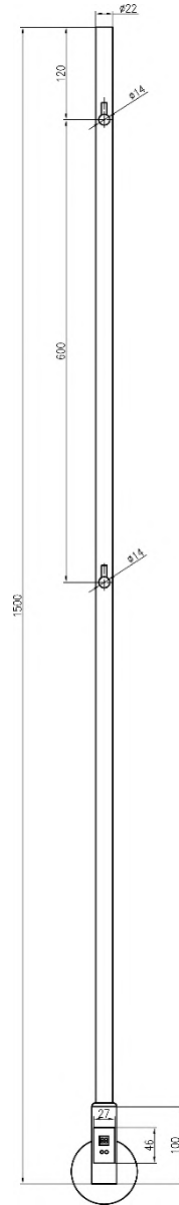

INES

Stainless Steel Towel Rail

REINA
DESIGNER RADIATOR

2 Years Guarantee

Material: Stainless Steel

The Ines Dry Electric Pole Towel Rail, expertly fashioned from top-grade stainless steel, showcases a chic, contemporary design in options of brushed brass, black, or polished finishes. Equipped with dry electric technology, it holds an IPX4 rating and features a handy timer with settings for 2, 4, and 24 hours, ensuring exceptional heat distribution and refined performance for any setting.

INES

Stainless Steel Towel Rail

REINA
DESIGNER RADIATOR

Available Sizes

1500 x 22

Available Colours

brushed brass

gun metal

matt black

polished
stainless steel

INES

Stainless Steel Towel Rail

REINA
DESIGNER RADIATOR

Dimensions & Technical Data

Height (mm)	Width (mm)	Wall Distance (mm)	Dry Weight	No. Bars	Fuel Type
1500	22	110	-	1	E

C: Central Heating / E: Electric / D: Dual Fuel

INES

Stainless Steel Towel Rail

REINA
DESIGNER RADIATOR

1500mm HEIGHT x 22mm WIDTH

Electric Heat Outputs

Model/SKU	Height (mm)	Width (mm)	Colour	Watts
DE-INS1502S	1500	22	● Brushed Brass	35W
DE-INS1502G	1500	22	● Gun Metal	35W
DE-INS1502K	1500	22	● Matt Black	40W
DE-INS1502C	1500	22	● Polished Stainless Steel	35W