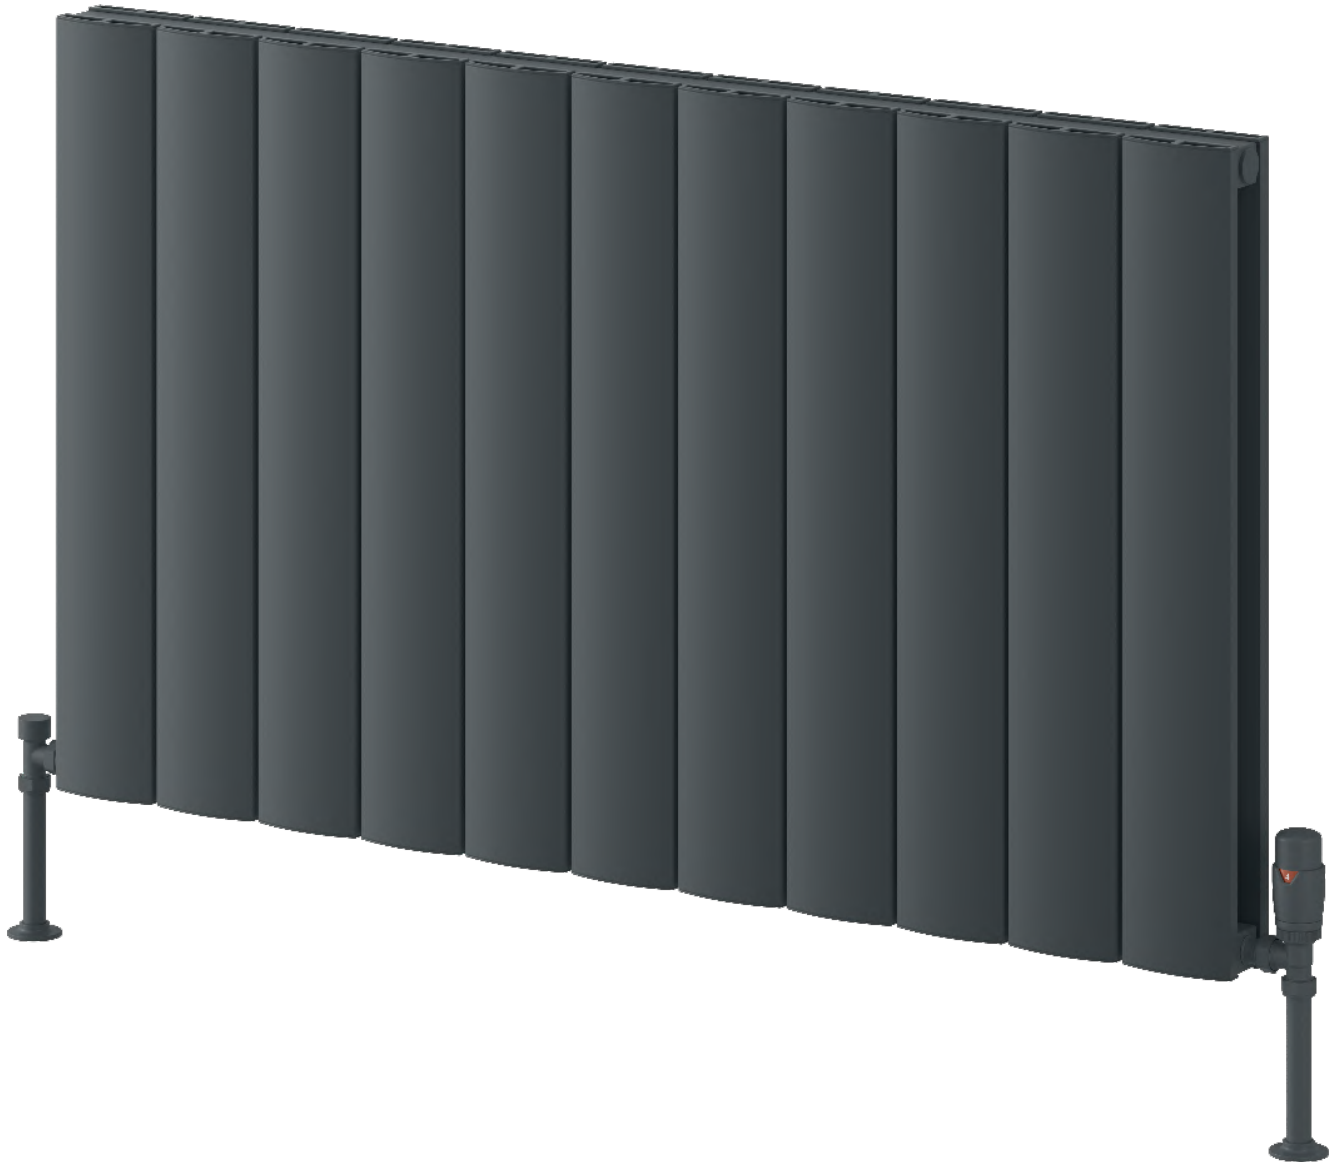

# LOCO HORIZONTAL DOUBLE

Aluminium Radiator

anthracite

white

**REINA**  
DESIGNER RADIATOR

# LOCO HORIZONTAL DOUBLE

Aluminium Radiator

5 Years Guarantee

Material: Aluminium

Introducing the Loco Aluminium Horizontal Radiator – a striking column-style radiator that combines exceptional design with outstanding functionality. Available in sleek white or bold anthracite, the Loco radiator exudes style and sophistication. Crafted from premium aluminium and offered as a single or double radiator, it delivers unparalleled heat efficiency and performance, making it a standout choice for any modern space.

# LOCO HORIZONTAL DOUBLE

Aluminium Radiator

## Available Sizes

600 x 1420

600 x 1230

600 x 1040

600 x 850

600 x 660

600 x 470