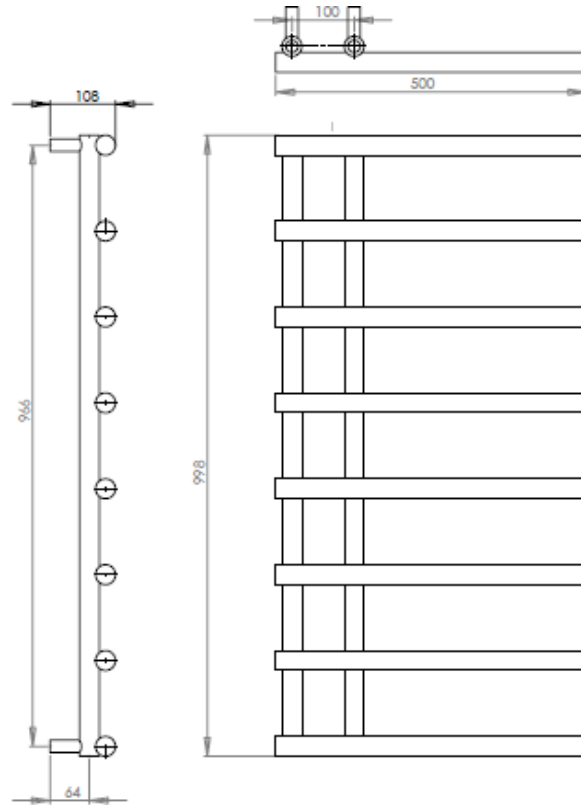

## Dimensions & Technical Data

Height (mm)	Width (mm)	Pipe Centres (mm)	Wall to Pipe Centres (mm)	Wall Distance (mm)	Dry Weight	No. Bars	Fuel Type
722	500	100	61-76	110-125	-	6	C/E/D
998	500	100	61-76	110-125	-	8	C/E/D
1412	500	100	61-76	110-125	-	11	C/E/D

# MATERA

Mild Steel Towel Rail

722mm HEIGHT x 500mm WIDTH

# MATERA

Mild Steel Towel Rail

998mm HEIGHT x 500mm WIDTH

# MATERA

Mild Steel Towel Rail

1412mm HEIGHT x 500mm WIDTH