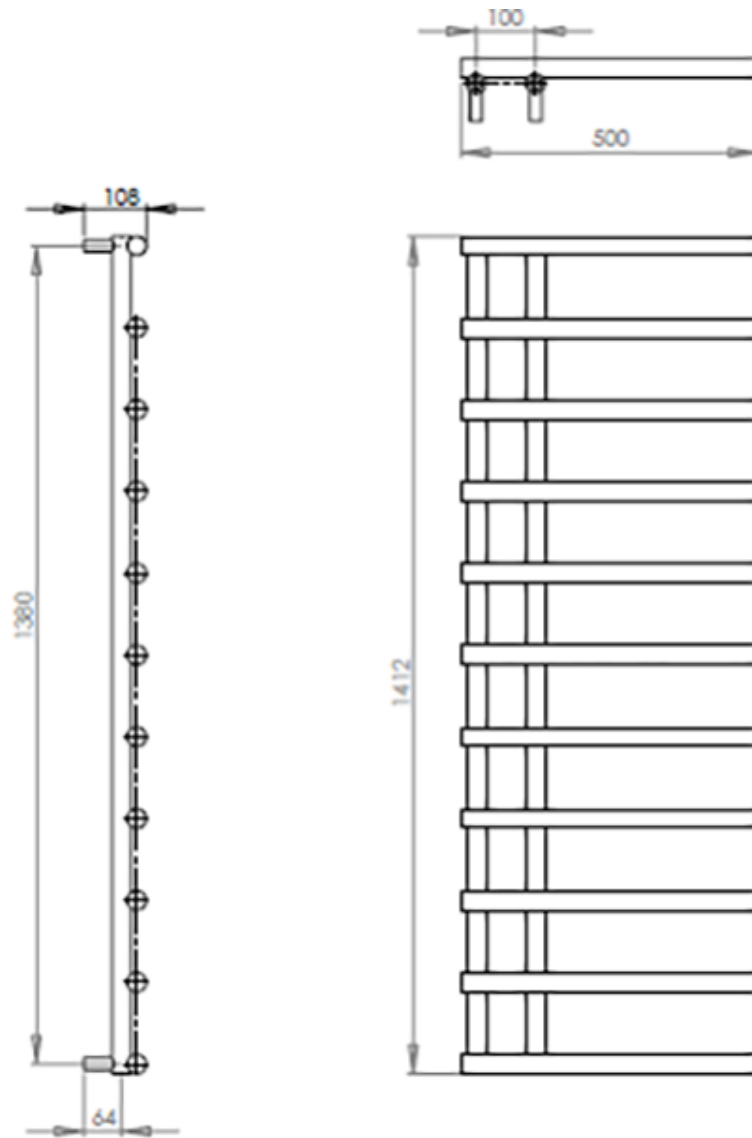

## Dimensions & Technical Data

Height (mm)	Width (mm)	Pipe Centres (mm)	Wall to Pipe Centres (mm)	Wall Distance (mm)	Dry Weight	No. Bars	Fuel Type
722	500	100	61-76	110-125	-	6	C/E/D
998	500	100	61-76	110-125	-	8	C/E/D
1412	500	100	61-76	110-125	-	11	C/E/D

# MATERA

Mild Steel Towel Rail

722mm HEIGHT x 500mm WIDTH

# MATERA

Mild Steel Towel Rail

998mm HEIGHT x 500mm WIDTH

# MATERA

Mild Steel Towel Rail

1412mm HEIGHT x 500mm WIDTH