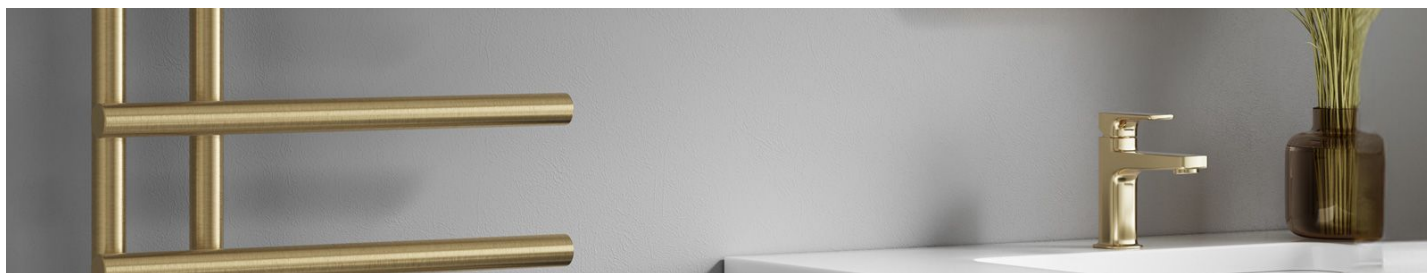

# MATERA

Mild Steel Towel Rail

**REINA**  
DESIGNER RADIATOR

black

gun metal

brushed brass

chrome

**REINA**  
DESIGNER RADIATOR

# MATERA

Mild Steel Towel Rail

# REINA

DESIGNER RADIATOR

5 Years Guarantee

Material: Mild Steel

The Matora Modern Offset Ladder Towel Radiator boasts horizontal rounded tubes and a reversible design for adaptable installation. Made from sturdy steel, it promises long-lasting durability. With a wide range of finishes and exceptional heat performance, it comes with a 5-year warranty, making it a fashionable and efficient addition to any bathroom setting.