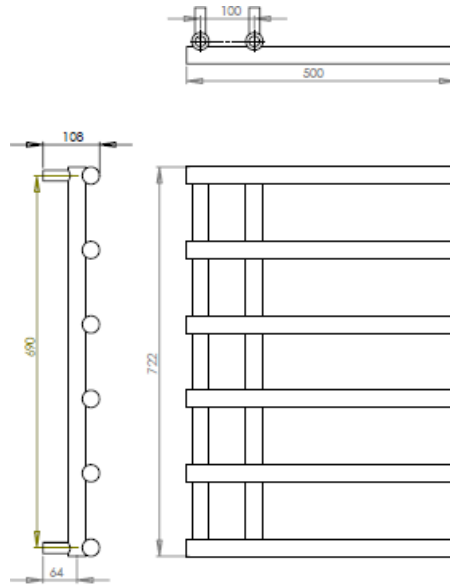

## Dimensions & Technical Data

Height (mm)	Width (mm)	Pipe Centres (mm)	Wall to Pipe Centres (mm)	Wall Distance (mm)	Dry Weight	No. Bars	Fuel Type
722	500	100	61-76	110-125	-	6	C/E/D
998	500	100	61-76	110-125	-	8	C/E/D
1412	500	100	61-76	110-125	-	11	C/E/D

# MATERA

Mild Steel Towel Rail

722mm HEIGHT x 500mm WIDTH

# MATERA

Mild Steel Towel Rail

998mm HEIGHT x 500mm WIDTH

# MATERA

Mild Steel Towel Rail

1412mm HEIGHT x 500mm WIDTH