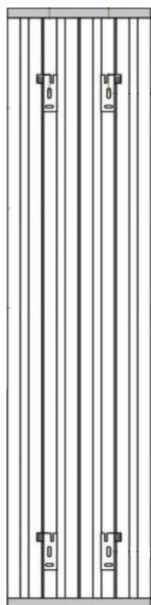

The Melvin Vertical Radiator blends durability with high-quality aluminum construction for reliable, long-lasting performance. Its sophisticated finish adds a sleek, modern touch to any interior. With a height of 1800mm and widths available in 360mm or 540mm, it provides optimal heat output, offering the perfect balance of style and efficiency for contemporary spaces.

MELVIN

Aluminium Radiator

REINA
DESIGNER RADIATOR

Available Sizes

1800 x 360

1800 x 540

Available Colours

white

Height (mm)	Width (mm)	Pipe Centres (mm)	Wall to Pipe Centres (mm)	Wall Distance (mm)	Dry Weight	No. Bars	Fuel Type
1800	360	360	31-51	70-90	-	4	C/E/D
1800	540	540	31-51	70-90	-	6	C/E/D

For pipe centre measurement including valves, add 90mm