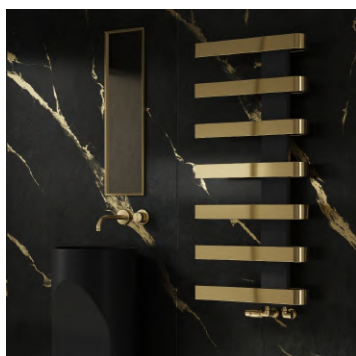

PANARO

Mild Steel Towel Rail

REINA

DESIGNER RADIATOR

brushed brass

brushed gun
metal

REINA
DESIGNER RADIATOR

PANARO

Mild Steel Towel Rail

REINA

DESIGNER RADIATOR

5 Years Guarantee

Material: Mild Steel

Introducing the Panaro Heated Towel Rail in Brushed Brass and Gun Metal - a bold and luxurious statement piece that's truly one of a kind. Designed to complement a range of interiors, this stunning rail is crafted from premium stainless steel to deliver outstanding heat output (861–2008 BTUs) while combining elegance with practicality. Its brushed brass finish adds warmth, durability, and timeless sophistication, making it the perfect addition to elevate any bathroom space.

PANARO

Mild Steel Towel Rail

Available Sizes

Available Colours

brushed brass

brushed gun metal

PANARO

Mild Steel Towel Rail