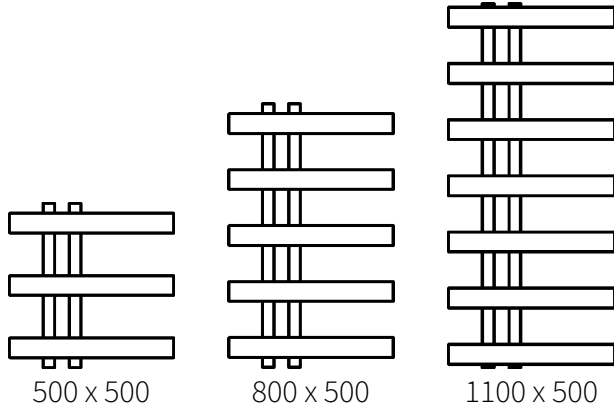

PANARO

Mild Steel Towel Rail

Available Sizes

Available Colours

PANARO

Mild Steel Towel Rail

REINA
DESIGNER RADIATOR

Dimensions & Technical Data

Height (mm)	Width (mm)	Pipe Centres (mm)	Wall to Pipe Centres (mm)	Wall Distance (mm)	Dry Weight	No. Bars	Fuel Type
500	500	80	63.5	147.5	-	3	C/E/D
800	500	80	63.5	147.5	-	5	C/E/D
1100	500	80	63.5	147.5	-	7	C/E/D

C: Central Heating / E: Electric / D: Dual Fuel