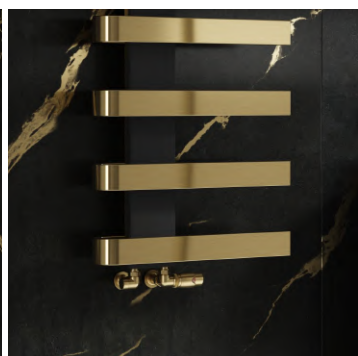

PANARO

Mild Steel Towel Rail

REINA

DESIGNER RADIATOR

brushed brass

brushed gun
metal

REINA
DESIGNER RADIATOR

PANARO

Mild Steel Towel Rail

REINA

DESIGNER RADIATOR

5 Years Guarantee

Material: Mild Steel

Introducing the Panaro Heated Towel Rail in Brushed Brass and Gun Metal - a bold and luxurious statement piece that's truly one of a kind. Designed to complement a range of interiors, this stunning rail is crafted from premium stainless steel to deliver outstanding heat output (861–2008 BTUs) while combining elegance with practicality. Its brushed brass finish adds warmth, durability, and timeless sophistication, making it the perfect addition to elevate any bathroom space.

PANARO

Mild Steel Towel Rail

Available Sizes

Available Colours

brushed brass

brushed gun metal

PANARO

Mild Steel Towel Rail