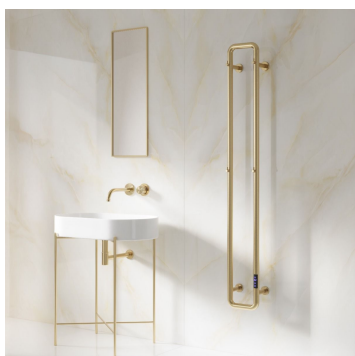

# PELMO

Stainless Steel Towel Rail

**REINA**  
DESIGNER RADIATOR

brushed brass

brushed gun  
metal

matt black

polished  
stainless steel

**REINA**  
DESIGNER RADIATOR

# PELMO

Stainless Steel Towel Rail

**REINA**  
DESIGNER RADIATOR

2 Years Guarantee

Material: Stainless Steel

The Pelmo Electric Radiator is a striking choice for any interior, combining sleek sophistication with contemporary elegance. Its innovative design makes a bold statement, unlike any traditional radiator. Expertly crafted from premium-quality stainless steel, it delivers outstanding heat output with exceptional efficiency. With compact dimensions of 1500mm in height and just 200mm in width, this radiator is ideal for narrow spaces, providing both style and functionality.

# PELMO

Stainless Steel Towel Rail

**REINA**  
DESIGNER RADIATOR