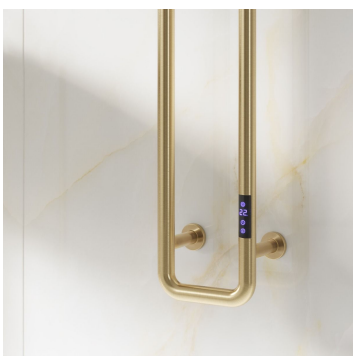

# PELMO

Stainless Steel Towel Rail

**REINA**  
DESIGNER RADIATOR

brushed brass

brushed gun  
metal

matt black

polished  
stainless steel

**REINA**  
DESIGNER RADIATOR

# PELMO

Stainless Steel Towel Rail

**REINA**  
DESIGNER RADIATOR

2 Years Guarantee

Material: Stainless Steel

The Pelmo Electric Radiator is a striking choice for any interior, combining sleek sophistication with contemporary elegance. Its innovative design makes a bold statement, unlike any traditional radiator. Expertly crafted from premium-quality stainless steel, it delivers outstanding heat output with exceptional efficiency. With compact dimensions of 1500mm in height and just 200mm in width, this radiator is ideal for narrow spaces, providing both style and functionality.

# PELMO

Stainless Steel Towel Rail

**REINA**  
DESIGNER RADIATOR