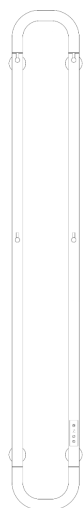

# PELMO

Stainless Steel Towel Rail

**REINA**  
DESIGNER RADIATOR

brushed brass

brushed gun  
metal

matt black

polished  
stainless steel

**REINA**  
DESIGNER RADIATOR

# PELMO

Stainless Steel Towel Rail

**REINA**  
DESIGNER RADIATOR

2 Years Guarantee

Material: Stainless Steel

The Pelmo Electric Radiator is a striking choice for any interior, combining sleek sophistication with contemporary elegance. Its innovative design makes a bold statement, unlike any traditional radiator. Expertly crafted from premium-quality stainless steel, it delivers outstanding heat output with exceptional efficiency. With compact dimensions of 1500mm in height and just 200mm in width, this radiator is ideal for narrow spaces, providing both style and functionality.

# PELMO

Stainless Steel Towel Rail

**REINA**  
DESIGNER RADIATOR

## Available Sizes

1500 x 200