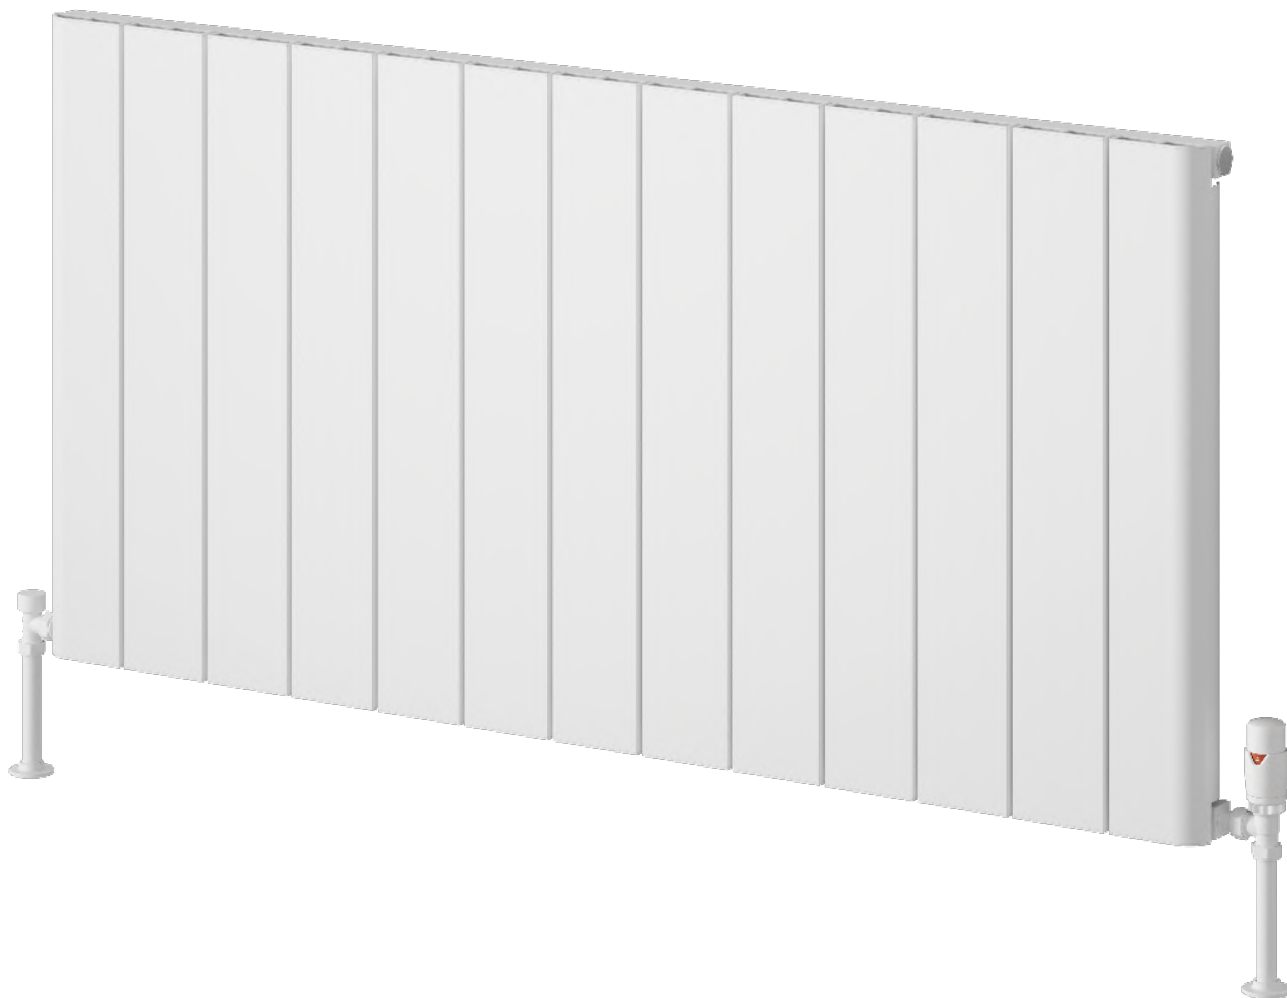

RESIA HORIZONTAL

Aluminium Radiator

REINA
DESIGNER RADIATOR

white

anthracite

REINA
DESIGNER RADIATOR

RESIA HORIZONTAL

Aluminium Radiator

REINA
DESIGNER RADIATOR

5 Years Guarantee

Material: Aluminium

The Resia Horizontal Aluminium Radiator is a key piece for any interior, blending practicality with sleek design. Made from high-quality aluminium, it delivers excellent heat output, while its size ensures optimal warmth, with a height of 600mm and widths ranging from 470mm to 1420mm. The crisp finish adds a fresh, clean look, seamlessly fitting into a wide range of interior styles and enhancing the overall ambiance of any space.

RESIA HORIZONTAL

Aluminium Radiator

REINA
DESIGNER RADIATOR

Available Sizes

600 x 470

600 x 660

600 x 850

600 x 1040

600 x 1230

600 x 1420

Available Colours

white

anthracite

RESIA HORIZONTAL

Aluminium Radiator

REINA
DESIGNER RADIATOR