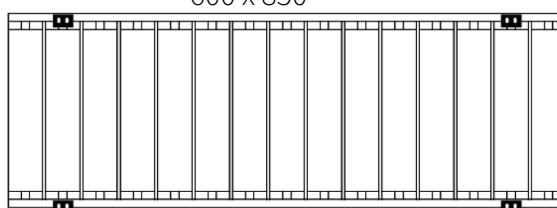

RESIA HORIZONTAL

Aluminium Radiator

REINA
DESIGNER RADIATOR

Available Sizes

600 x 470

600 x 660

600 x 850

600 x 1040

600 x 1230

600 x 1420

Available Colours

white

anthracite

RESIA HORIZONTAL

Aluminium Radiator

REINA
DESIGNER RADIATOR