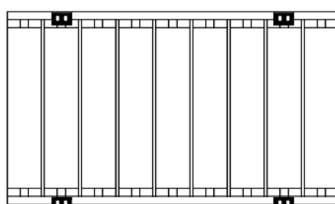

RESIA HORIZONTAL

Aluminium Radiator

REINA
DESIGNER RADIATOR

Available Sizes

600 x 470

600 x 660

600 x 850

600 x 1040

600 x 1230

600 x 1420

Available Colours

white

anthracite

RESIA HORIZONTAL

Aluminium Radiator

REINA
DESIGNER RADIATOR