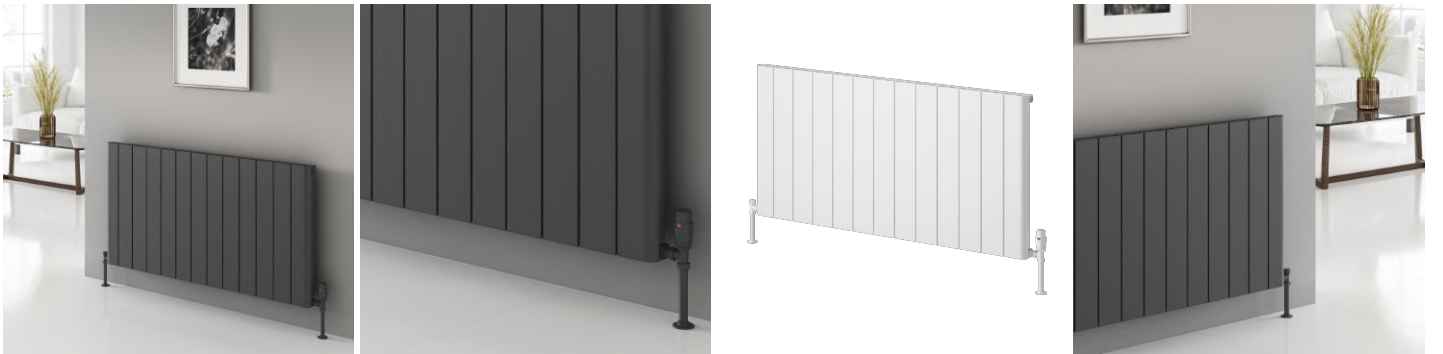

RESIA HORIZONTAL

Aluminium Radiator

REINA
DESIGNER RADIATOR

white

anthracite

REINA
DESIGNER RADIATOR

RESIA HORIZONTAL

Aluminium Radiator

REINA
DESIGNER RADIATOR

5 Years Guarantee

Material: Aluminium

The Resia Horizontal Aluminium Radiator is a key piece for any interior, blending practicality with sleek design. Made from high-quality aluminium, it delivers excellent heat output, while its size ensures optimal warmth, with a height of 600mm and widths ranging from 470mm to 1420mm. The crisp finish adds a fresh, clean look, seamlessly fitting into a wide range of interior styles and enhancing the overall ambiance of any space.

RESIA HORIZONTAL

Aluminium Radiator

REINA
DESIGNER RADIATOR

Available Sizes

600 x 470

600 x 660

600 x 850

600 x 1040