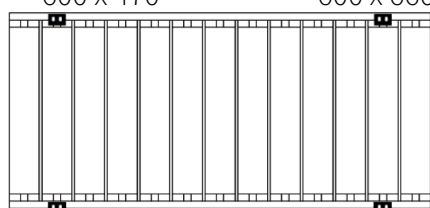

RESIA HORIZONTAL

Aluminium Radiator

REINA
DESIGNER RADIATOR

Available Sizes

600 x 470

600 x 660

600 x 850

600 x 1040

600 x 1230

600 x 1420

Available Colours

white

anthracite

RESIA HORIZONTAL

Aluminium Radiator

REINA
DESIGNER RADIATOR

Dimensions & Technical Data

Height (mm)	Width (mm)	Pipe Centres (mm)	Wall to Pipe Centres (mm)	Wall Distance (mm)	Dry Weight	No. Bars	Fuel Type
600	470	470	50	90	-	5	C/E/D
600	660	660	50	90	-	7	C/E/D
600	850	850	50	90	-	9	C/E/D
600	1040	1040	50	90	-	11	C/E/D
600	1230	1230	50	90	-	13	C/E/D
600	1420	1420	50	90	-	15	C/E/D