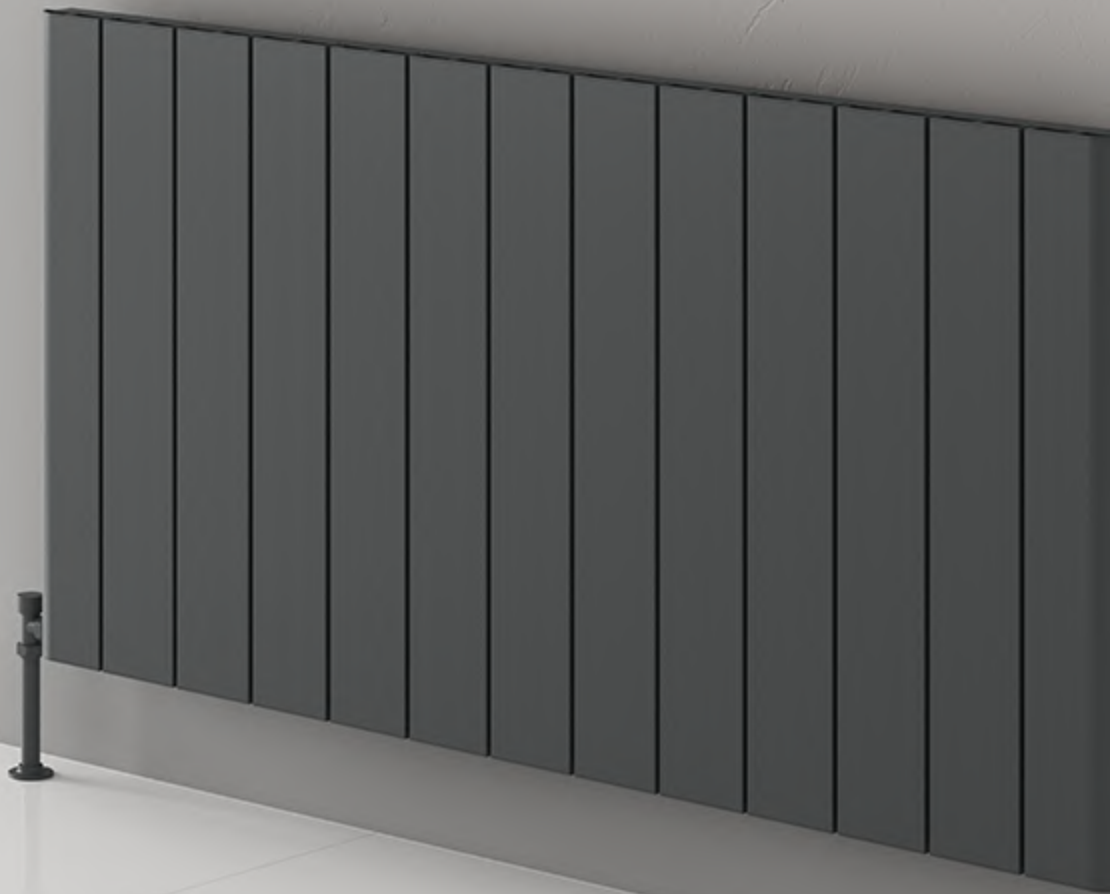

RESIA HORIZONTAL

Aluminium Radiator

REINA
DESIGNER RADIATOR

white

anthracite

REINA
DESIGNER RADIATOR

RESIA HORIZONTAL

Aluminium Radiator

REINA
DESIGNER RADIATOR

5 Years Guarantee

Material: Aluminium

The Resia Horizontal Aluminium Radiator is a key piece for any interior, blending practicality with sleek design. Made from high-quality aluminium, it delivers excellent heat output, while its size ensures optimal warmth, with a height of 600mm and widths ranging from 470mm to 1420mm. The crisp finish adds a fresh, clean look, seamlessly fitting into a wide range of interior styles and enhancing the overall ambiance of any space.

RESIA HORIZONTAL

Aluminium Radiator

REINA
DESIGNER RADIATOR

Available Sizes

600 x 470

600 x 660

600 x 850

600 x 1040

600 x 1230

600 x 1420

Available Colours

white

anthracite

RESIA HORIZONTAL

Aluminium Radiator

REINA
DESIGNER RADIATOR