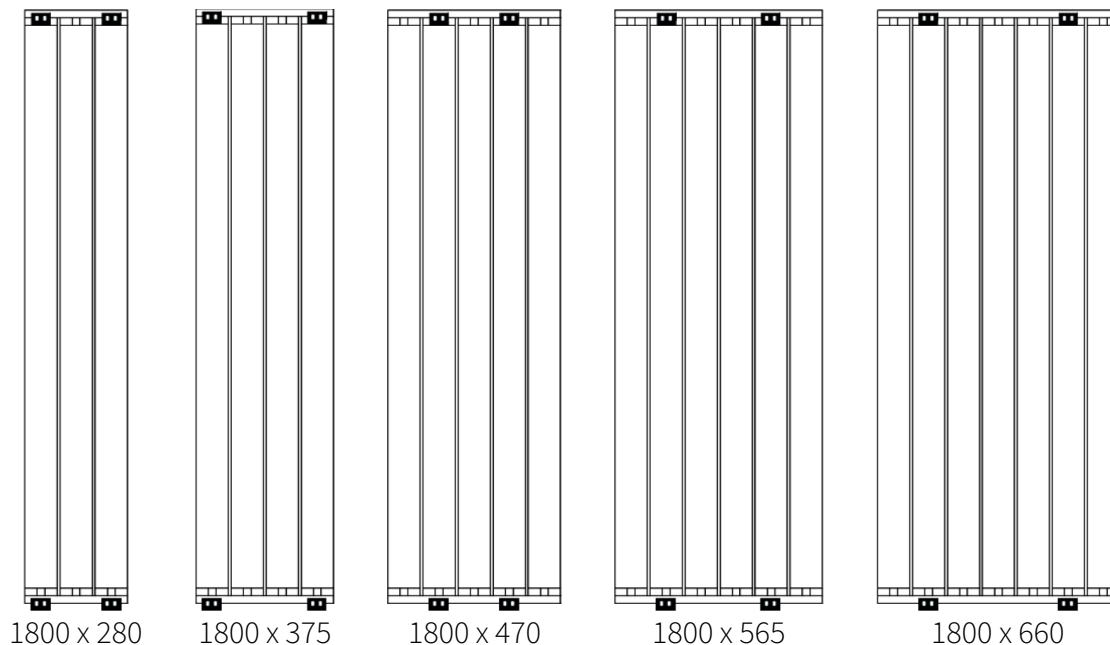

RESIA VERTICAL

Aluminium Radiator

REINA
DESIGNER RADIATOR

Available Sizes

Available Colours

white

anthracite

RESIA VERTICAL

Aluminium Radiator

REINA
DESIGNER RADIATOR

Dimensions & Technical Data

Height (mm)	Width (mm)	Pipe Centres (mm)	Wall to Pipe Centres (mm)	Wall Distance (mm)	Dry Weight	No. Bars	Fuel Type
1800	280	280	50	90	-	3	C
1800	375	375	50	90	-	4	C/E/D
1800	470	470	50	90	-	5	C/E/D
1800	565	565	50	90	-	6	C/E/D
1800	660	660	50	90	-	7	C/E/D

For pipe centre measurement including valves, add 90mm

C: Central Heating / E: Electric / D: Dual Fuel