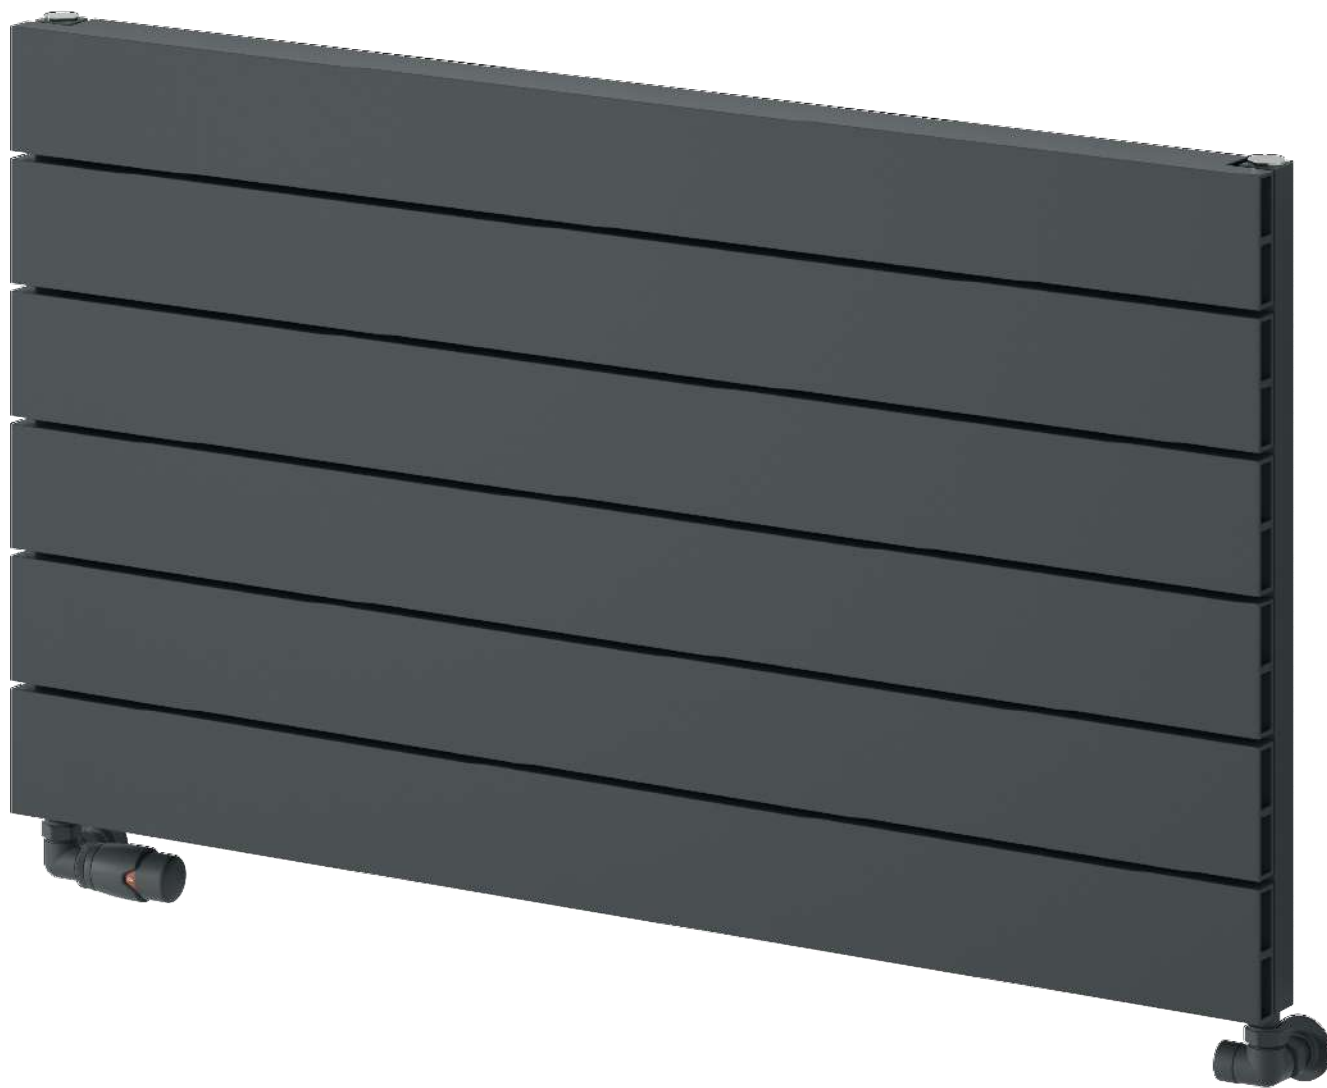

RIENZA

Aluminium Radiator

REINA
DESIGNER RADIATOR

white

anthracite

REINA
DESIGNER RADIATOR

RIENZA

Aluminium Radiator

REINA
DESIGNER RADIATOR

5 Years Guarantee

Material: Aluminium

Introducing the RiENZA Radiator – a perfect blend of style and practicality, designed to complement any interior effortlessly. Available in timeless white or sophisticated anthracite, the RiENZA radiator seamlessly enhances your space while providing exceptional functionality. Its sleek, contemporary design not only adds a touch of elegance but also ensures ample space around it, making it an ideal choice for both aesthetic and practical needs.

Available Sizes

565 x 600

565 x 800

565 x 1000

565 x 1200

565 x 1400

Available Colours

white