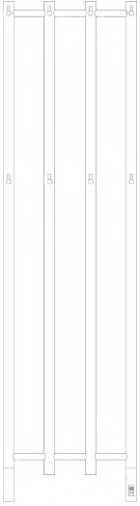

SOLARA

Stainless Steel Towel Radiator

REINA
DESIGNER RADIATOR

2 Years Guarantee

Material: Stainless Steel

The Solara Electric Radiator is a stunning statement piece, featuring a unique vertical design that combines modern style with functionality. Its carefully crafted bars are perfect for hanging multiple towels, making it both practical and eye-catching. Made from premium stainless steel, the Solara delivers exceptional heat output and operates with simple on/off technology. Measuring 1500mm high and 400mm wide, it's perfectly sized to fit bathrooms or ensembles of all shapes and styles.

SOLARA

Stainless Steel Towel Radiator

REINA
DESIGNER RADIATOR

Available Sizes

1500 x 400

Available Colours

brushed brass

gun metal

matt black

polished
stainless steel

SOLARA

Stainless Steel Towel Radiator

REINA
DESIGNER RADIATOR

Dimensions & Technical Data

Height (mm)	Width (mm)	Wall Distance (mm)	Dry Weight	No. Bars	Fuel Type
1500	400	110	-	4	E