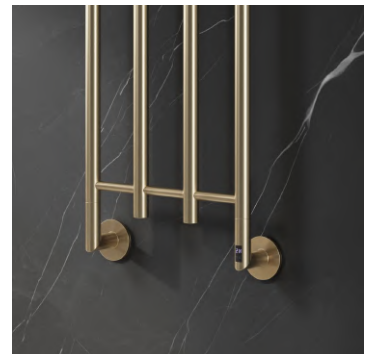

SOLARA

Stainless Steel Towel Radiator

REINA
DESIGNER RADIATOR

brushed brass

gun metal

matt black

polished
stainless steel

REINA
DESIGNER RADIATOR

SOLARA

Stainless Steel Towel Radiator

REINA
DESIGNER RADIATOR

2 Years Guarantee

Material: Stainless Steel

The Solara Electric Radiator is a stunning statement piece, featuring a unique vertical design that combines modern style with functionality. Its carefully crafted bars are perfect for hanging multiple towels, making it both practical and eye-catching. Made from premium stainless steel, the Solara delivers exceptional heat output and operates with simple on/off technology. Measuring 1500mm high and 400mm wide, it's perfectly sized to fit bathrooms or ensembles of all shapes and styles.

SOLARA

Stainless Steel Towel Radiator

REINA
DESIGNER RADIATOR

Available Sizes

1500 x 400

Available Colours

brushed brass

gun metal

C: Central Heating / E: Electric / D: Dual Fuel

SOLARA

Stainless Steel Towel Radiator

REINA
DESIGNER RADIATOR

Electric Heat Outputs

Model/SKU	Height (mm)	Width (mm)	Colour	Watts
ESLRB	1500	400	● Brushed Brass	130W
ESLRG	1500	400	● Gun Metal	130W
ESLRK	1500	400	● Matt Black	145W
ESLRC	1500	400	● Polished Stainless Steel	130W