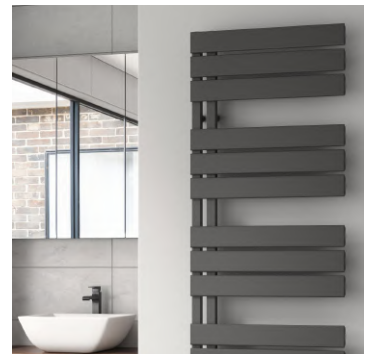

# VADA

Aluminium Towel Rail

**REINA**  
DESIGNER RADIATOR

white

anthracite

black

**REINA**  
DESIGNER RADIATOR

# VADA

Aluminium Towel Rail

**REINA**  
DESIGNER RADIATOR

5 Years Guarantee

Material: Aluminium

The Vada Vertical Towel Rail combines elegance and practicality, perfect for family bathrooms or ensembles. Crafted from high-quality aluminium, it offers exceptional durability, efficient heat conduction, and corrosion resistance. Its open-end flat design provides ample space for towels while enhancing the room's aesthetic appeal. With a versatile 500mm width and height options ranging from 870mm to 1510mm, it suits bathrooms of all sizes.

### Available Sizes

870 x 500

1190 x 500

1510 x 500

### Available Colours

white

anthracite

black