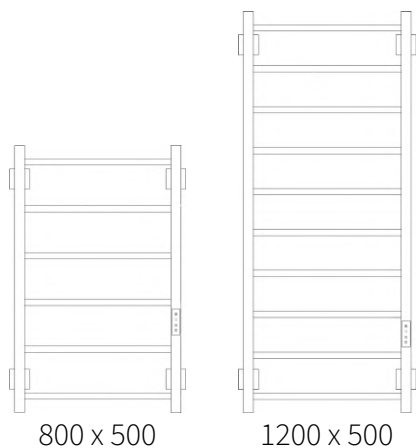

VELINO

Stainless Steel Towel Rail

REINA
DESIGNER RADIATOR

Available Sizes