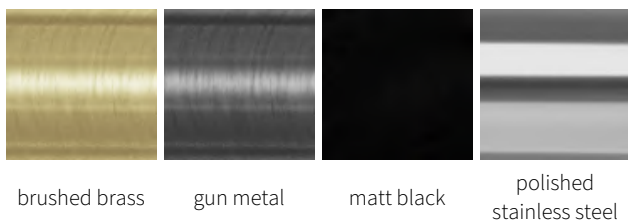

VELINO

Stainless Steel Towel Rail

REINA
DESIGNER RADIATOR

brushed brass

gun metal

matt black

polished
stainless steel

REINA
DESIGNER RADIATOR

VELINO

Stainless Steel Towel Rail

REINA
DESIGNER RADIATOR

2 Years Guarantee

Material: Stainless Steel

The Velino Electric Towel Radiator is a stylish and sophisticated choice for any bathroom. Featuring a sleek square tubed design and crafted from durable stainless steel, the Velino offers superb heat output. With a width of 500mm and a choice of 800mm or 1200mm in height, it's the perfect combination of practicality and elegance, fitting seamlessly into a variety of bathroom spaces.

VELINO

Stainless Steel Towel Rail

REINA
DESIGNER RADIATOR

Available Sizes

Available Colours

VELINO

Stainless Steel Towel Rail

REINA
DESIGNER RADIATOR

Dimensions & Technical Data

Height (mm)	Width (mm)	Wall Distance (mm)	Dry Weight	No. Bars	Fuel Type
800	500	118	-	6	E
1200	500	118	-	10	E

C: Central Heating / E: Electric / D: Dual Fuel

VELINO

Stainless Steel Towel Rail