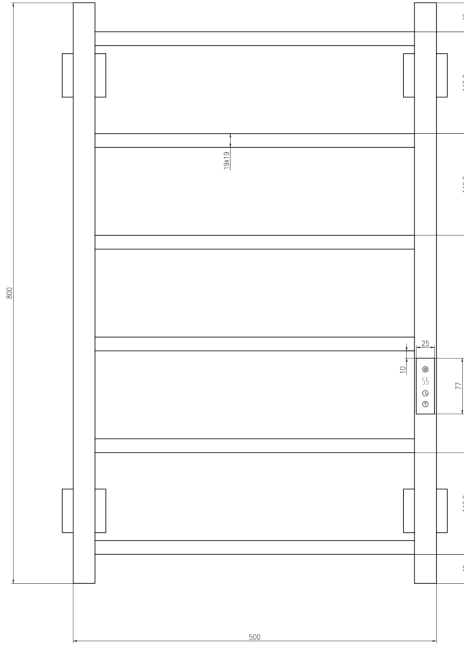

Dimensions & Technical Data

Height (mm)	Width (mm)	Wall Distance (mm)	Dry Weight	No. Bars	Fuel Type
800	500	118	-	6	E
1200	500	118	-	10	E

C: Central Heating / E: Electric / D: Dual Fuel

VELINO

Stainless Steel Towel Rail

REINA
DESIGNER RADIATOR

800mm HEIGHT x 500mm WIDTH

Electric Heat Outputs

Model/SKU	Height (mm)	Width (mm)	Colour	Watts
EVLN080B	800	500	● Brushed Brass	105W
EVLN080G	800	500	● Gun Metal	105W
EVLN080K	800	500	● Matt Black	105W
EVLN080C	800	500	● Polished Stainless Steel	105W
EVLN120B	1200	500	● Brushed Brass	170W
EVLN120G	1200	500	● Gun Metal	170W
EVLN120K	1200	500	● Matt Black	170W
EVLN120C	1200	500	● Polished Stainless Steel	170W