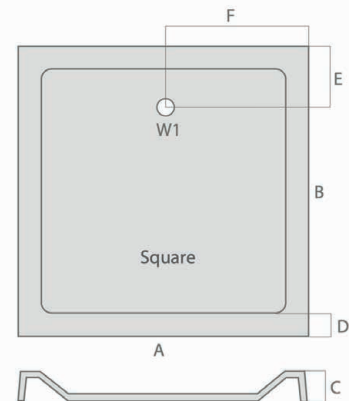

PRODUCT DATA SHEET

Square Shower Tray

Product Code: S0001

Product Name	S0001
Product Description	Square Shower Tray 700 X 700 X 45
Product Transportation	
Barcode	5060500648220
Country of origin	UK
Commodity code	3922100000
Product Measurements	
Product Weight (KG)	15
Product Width (mm)	700
Product Height (mm)	40
Product Depth (mm)	0
Product Length (mm)	700
Primary Packed Measurements	
Packaged Weight	15
Packed Length	800
Packed Width	800
Packed Height	100
Packaging Weights	
Card (kg)	0
Paper (kg)	0
Wood (kg)	0
Plastic (kg)	0.15
Compliance DOP	HBD0C049 , HBD0C050

General Information	
Construction Material	Stone cast ABS capped
Installation type	Floor & Feet kit mounted
Colour / Finish	White
Shower Tray Attributes	
Radius	N/a
Slip Resistant	No
Waste Included	No
Profile Type	Low Profile
Depth (mm)	40
Handed	N/a
Compatible Leg Set	SO40
Shape	Square
Waste Size (Ø)	90

Size mm	Waste Position	Waste Size	A	B	C	D	E	F
700 x 700	W1	90	700	700	40	65	190	350
760 x 760	W1	90	760	760	40	65	190	380
800 x 800	W1	90	800	800	40	65	190	400
900 x 900	W1	90	900	900	40	65	190	450
1000 x 1000	W1	90	1000	1000	40	65	190	500