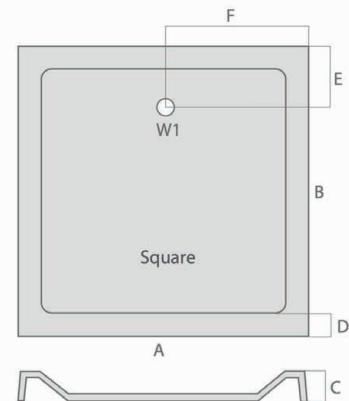

## Square Shower Tray

Product Code: S0003

Product Name	S0003
Product Description	Square Shower Tray 800 X 800 X 45
<b>Product Transportation</b>	
Barcode	5060500648244
Country of origin	UK
Commodity code	3922100000
<b>Product Measurements</b>	
Product Weight (KG)	20
Product Width (mm)	800
Product Height (mm)	45
Product Depth (mm)	0
Product Length (mm)	800
<b>Primary Packed Measurements</b>	
Packaged Weight	20
Packed Length	900
Packed Width	900
Packed Height	100
<b>Packaging Weights</b>	
Card (kg)	0
Paper (kg)	0
Wood (kg)	0
Plastic (kg)	0
Compliance DOP	HBDOC049 , HBDOC050

<b>General Information</b>	
Construction Material	Stone cast ABS capped
Installation type	Floor & Feet kit mounted
Colour / Finish	White
<b>Shower Tray Attributes</b>	
Radius	N/a
Slip Resistant	No
Waste Included	No
Profile Type	Low Profile
Depth (mm)	40
Handed	N/a
Compatible Leg Set	SO40
Shape	Square
Waste Size (Ø)	90

Size mm	Waste Position	Waste Size	A	B	C	D	E	F
700 x 700	W1	90	700	700	40	65	190	350
760 x 760	W1	90	760	760	40	65	190	380
800 x 800	W1	90	800	800	40	65	190	400
900 x 900	W1	90	900	900	40	65	190	450
1000 x 1000	W1	90	1000	1000	40	65	190	500

## Dimensions

(measurements in mm)