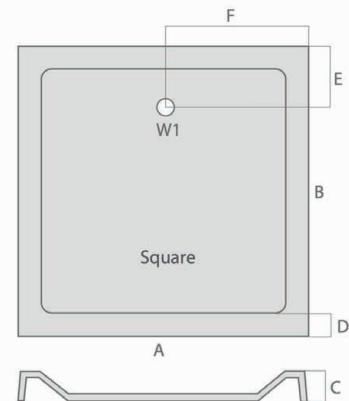

PRODUCT DATA SHEET

Square Shower Tray

Product Code: S0004

Product Name	S0004
Product Description	Square Shower Tray 900 X 900 X 45
Product Transportation	
Barcode	5060500648251
Country of origin	UK
Commodity code	3922100000
Product Measurements	
Product Weight (KG)	28
Product Width (mm)	900
Product Height (mm)	45
Product Depth (mm)	0
Product Length (mm)	900
Primary Packed Measurements	
Packaged Weight	28
Packed Length	1000
Packed Width	1000
Packed Height	100
Packaging Weights	
Card (kg)	0
Paper (kg)	0
Wood (kg)	0
Plastic (kg)	0
Compliance DOP	HBDOC049 , HBDOC050

General Information	
Construction Material	Stone cast ABS capped
Installation type	Floor & Feet kit mounted
Colour / Finish	White
Shower Tray Attributes	
Radius	N/a
Slip Resistant	No
Waste Included	No
Profile Type	Low Profile
Depth (mm)	40
Handed	N/a
Compatible Leg Set	SO40
Shape	Square
Waste Size (Ø)	90

Size mm	Waste Position	Waste Size	A	B	C	D	E	F
700 x 700	W1	90	700	700	40	65	190	350
760 x 760	W1	90	760	760	40	65	190	380
800 x 800	W1	90	800	800	40	65	190	400
900 x 900	W1	90	900	900	40	65	190	450
1000 x 1000	W1	90	1000	1000	40	65	190	500