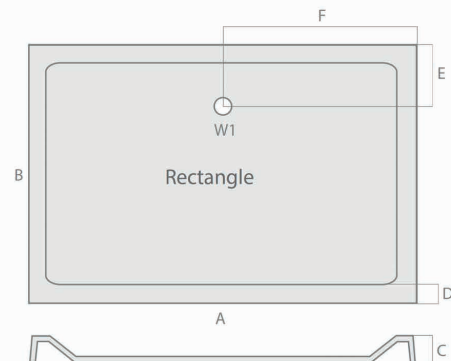

PRODUCT DATA SHEET

Square Shower Tray

Product Code: S0006

SCUDO
BEAUTIFUL BATHROOMS

0330 124 7290

sales@scudo.co.uk - www.scudo.co.uk

Scudo is the trading name of Harrison Bathrooms Ltd. Whilst we endeavour to ensure that the product information is accurate we accept no liability for any information given. All images are for illustration purposes only. Product images and specification are subject to change. Measurement are in millimetres and are nominal.

Product Name	S0006
Product Description	Rectangular Shower Tray 900 X 700 X 40
Product Transportation	
Barcode	5060500648275
Country of origin	UK
Commodity code	3922100000
Product Measurements	
Product Weight (KG)	21
Product Width (mm)	700
Product Height (mm)	40
Product Depth (mm)	0
Product Length (mm)	900
Primary Packed Measurements	
Packaged Weight	21
Packed Length	1000
Packed Width	800
Packed Height	100
Packaging Weights	
Card (kg)	0
Paper (kg)	0
Wood (kg)	0
Plastic (kg)	0
Compliance DOP	HBDOC049 , HBDOC050

General Information	
Construction Material	Stone cast ABS capped
Installation type	Floor & Feet kit mounted
Colour / Finish	White
Shower Tray Attributes	
Radius	N/a
Slip Resistant	No
Waste Included	No
Profile Type	Low Profile
Depth (mm)	40
Handed	N/a
Compatible Leg Set	SO40
Shape	Rectangle
Waste Size (Ø)	90

Size mm	Waste Position	Waste Size	A	B	C	D	E	F
900 x 700	W1	90	900	700	40	65	190	450
900 x 760	W1	90	900	760	40	65	190	450
900 x 800	W1	90	900	800	40	65	190	450
1000 x 700	W1	90	1000	700	40	65	190	500
1000 x 760	W1	90	1000	760	40	65	190	500
1000 x 800	W1	90	1000	800	40	65	190	500
1000 x 900	W1	90	1000	900	40	65	190	500
1100 x 700	W1	90	1100	700	40	65	190	550
1100 x 760	W1	90	1100	760	40	65	190	550
1100 x 800	W1	90	1100	800	40	65	190	550
1100 x 900	W1	90	1100	900	40	65	190	550
1200 x 700	W1	90	1200	700	40	65	190	600
1200 x 760	W1	90	1200	760	40	65	190	600
1200 x 800	W1	90	1200	800	40	65	190	600
1200 x 900	W1	90	1200	900	40	65	190	600