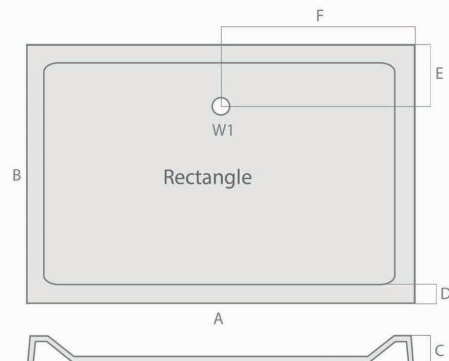

PRODUCT DATA SHEET

Square Shower Tray

Product Code: S0007

SCUDO
BEAUTIFUL BATHROOMS

0330 124 7290

sales@scudo.co.uk - www.scudo.co.uk

Scudo is the trading name of Harrison Bathrooms Ltd. Whilst we endeavour to ensure that the product information is accurate we accept no liability for any information given. All images are for illustration purposes only. Product images and specification are subject to change. Measurement are in millimetres and are nominal.

Product Name	S0007
Product Description	Rectangular Shower Tray 900 X 760 X 40
Product Transportation	
Barcode	5060500648282
Contry of origin	UK
Comodity code	3922100000
Product Measurements	
Product Weight (KG)	24
Product Width (mm)	760
Product Height (mm)	40
Product Depth (mm)	0
Product Length (mm)	900
Primary Packed Measurements	
Packaged Weight	24
Packed Length	1000
Packed Width	860
Packed Height	100
Packaging Weights	
Card (kg)	0
Paper (kg)	0
Wood (kg)	0
Plastic (kg)	0
Compliance DOP	HBDOC049 , HBDOC050

General Information	
Construction Material	Stone cast ABS capped
Installation type	Floor & Feet kit mounted
Colour / Finish	White
Shower Tray Attributes	
Radius	N/a
Slip Resistant	No
Waste Included	No
Profile Type	Low Profile
Depth (mm)	40
Handed	N/a
Compatable Leg Set	SO40
Shape	Rectangle
Waste Size (Ø)	90

Size mm	Waste Position	Waste Size	A	B	C	D	E	F
900 x 700	W1	90	900	700	40	65	190	450
900 x 760	W1	90	900	760	40	65	190	450
900 x 800	W1	90	900	800	40	65	190	450
1000 x 700	W1	90	1000	700	40	65	190	500
1000 x 760	W1	90	1000	760	40	65	190	500
1000 x 800	W1	90	1000	800	40	65	190	500
1000 x 900	W1	90	1000	900	40	65	190	500
1100 x 700	W1	90	1100	700	40	65	190	550
1100 x 760	W1	90	1100	760	40	65	190	550
1100 x 800	W1	90	1100	800	40	65	190	550
1100 x 900	W1	90	1100	900	40	65	190	550
1200 x 700	W1	90	1200	700	40	65	190	600
1200 x 760	W1	90	1200	760	40	65	190	600
1200 x 800	W1	90	1200	800	40	65	190	600
1200 x 900	W1	90	1200	900	40	65	190	600