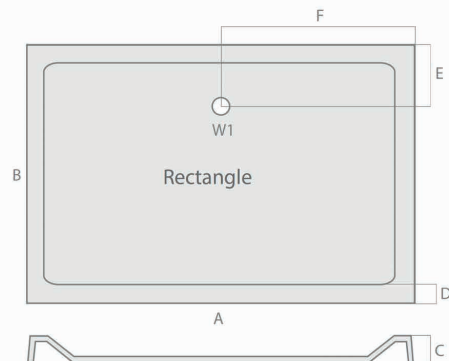

PRODUCT DATA SHEET

Square Shower Tray

Product Code: S0008

SCUDO
BEAUTIFUL BATHROOMS

0330 124 7290

sales@scudo.co.uk - www.scudo.co.uk

Scudo is the trading name of Harrison Bathrooms Ltd. Whilst we endeavour to ensure that the product information is accurate we accept no liability for any information given. All images are for illustration purposes only. Product images and specification are subject to change. Measurement are in millimetres and are nominal.

Product Name	S0008
Product Description	Rectangular Shower Tray 900 X 800 X 40
Product Transportation	
Barcode	5060500648299
Country of origin	UK
Commodity code	3922100000
Product Measurements	
Product Weight (KG)	24
Product Width (mm)	800
Product Height (mm)	40
Product Depth (mm)	0
Product Length (mm)	900
Primary Packed Measurements	
Packaged Weight	24
Packed Length	1000
Packed Width	900
Packed Height	100
Packaging Weights	
Card (kg)	0
Paper (kg)	0
Wood (kg)	0
Plastic (kg)	0
Compliance DOP	HBDOC049 , HBDOC050

General Information	
Construction Material	Stone cast ABS capped
Installation type	Floor & Feet kit mounted
Colour / Finish	White
Shower Tray Attributes	
Radius	N/a
Slip Resistant	No
Waste Included	No
Profile Type	Low Profile
Depth (mm)	40
Handed	N/a
Compatible Leg Set	SO40
Shape	Rectangle
Waste Size (Ø)	90

Size mm	Waste Position	Waste Size	A	B	C	D	E	F
900 x 700	W1	90	900	700	40	65	190	450
900 x 760	W1	90	900	760	40	65	190	450
900 x 800	W1	90	900	800	40	65	190	450
1000 x 700	W1	90	1000	700	40	65	190	500
1000 x 760	W1	90	1000	760	40	65	190	500
1000 x 800	W1	90	1000	800	40	65	190	500
1000 x 900	W1	90	1000	900	40	65	190	500
1100 x 700	W1	90	1100	700	40	65	190	550
1100 x 760	W1	90	1100	760	40	65	190	550
1100 x 800	W1	90	1100	800	40	65	190	550
1100 x 900	W1	90	1100	900	40	65	190	550
1200 x 700	W1	90	1200	700	40	65	190	600
1200 x 760	W1	90	1200	760	40	65	190	600
1200 x 800	W1	90	1200	800	40	65	190	600
1200 x 900	W1	90	1200	900	40	65	190	600

LIFETIME GUARANTEE

We are confident in our products and we want our customer to be, we proudly give a lifetime guarantee on our taps and showers, further details can be found on our website

Dimensions

(measurements in mm)