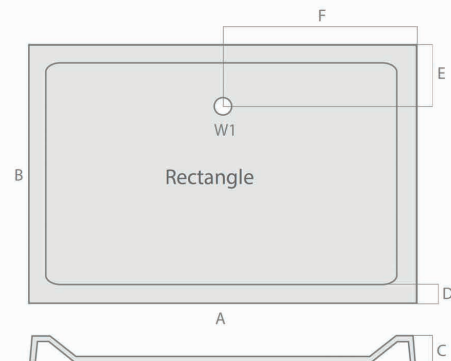

PRODUCT DATA SHEET

Square Shower Tray

Product Code: S0009

SCUDO
BEAUTIFUL BATHROOMS

0330 124 7290

sales@scudo.co.uk - www.scudo.co.uk

Scudo is the trading name of Harrison Bathrooms Ltd. Whilst we endeavour to ensure that the product information is accurate we accept no liability for any information given. All images are for illustration purposes only. Product images and specification are subject to change. Measurement are in millimetres and are nominal.

Product Name	S0009
Product Description	Rectangular Shower Tray 1000 X 700 X 40
Product Transportation	
Barcode	5060500648305
Country of origin	UK
Commodity code	3922100000
Product Measurements	
Product Weight (KG)	23
Product Width (mm)	700
Product Height (mm)	40
Product Depth (mm)	0
Product Length (mm)	1000
Primary Packed Measurements	
Packaged Weight	23
Packed Length	1100
Packed Width	800
Packed Height	100
Packaging Weights	
Card (kg)	0
Paper (kg)	0
Wood (kg)	0
Plastic (kg)	0
Compliance DOP	HBDOC049 , HBDOC050

General Information	
Construction Material	Stone cast ABS capped
Installation type	Floor & Feet kit mounted
Colour / Finish	White
Shower Tray Attributes	
Radius	N/a
Slip Resistant	No
Waste Included	No
Profile Type	Low Profile
Depth (mm)	40
Handed	N/a
Compatible Leg Set	SO40
Shape	Rectangle
Waste Size (Ø)	90

Size mm	Waste Position	Waste Size	A	B	C	D	E	F
900 x 700	W1	90	900	700	40	65	190	450
900 x 760	W1	90	900	760	40	65	190	450
900 x 800	W1	90	900	800	40	65	190	450
1000 x 700	W1	90	1000	700	40	65	190	500
1000 x 760	W1	90	1000	760	40	65	190	500
1000 x 800	W1	90	1000	800	40	65	190	500
1000 x 900	W1	90	1000	900	40	65	190	500
1100 x 700	W1	90	1100	700	40	65	190	550
1100 x 760	W1	90	1100	760	40	65	190	550
1100 x 800	W1	90	1100	800	40	65	190	550
1100 x 900	W1	90	1100	900	40	65	190	550
1200 x 700	W1	90	1200	700	40	65	190	600
1200 x 760	W1	90	1200	760	40	65	190	600
1200 x 800	W1	90	1200	800	40	65	190	600
1200 x 900	W1	90	1200	900	40	65	190	600