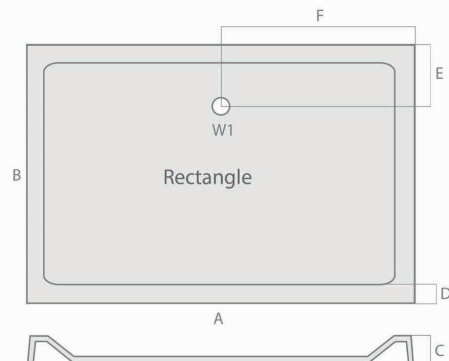

PRODUCT DATA SHEET

Square Shower Tray

Product Code: S0011

SCUDO
BEAUTIFUL BATHROOMS

0330 124 7290

sales@scudo.co.uk - www.scudo.co.uk

Scudo is the trading name of Harrison Bathrooms Ltd. Whilst we endeavour to ensure that the product information is accurate we accept no liability for any information given. All images are for illustration purposes only. Product images and specification are subject to change. Measurement are in millimetres and are nominal.

Product Name	S0011
Product Description	Rectangular Shower Tray 1000 X 800 X 40
Product Transportation	
Barcode	5060500648329
Country of origin	UK
Commodity code	3922100000
Product Measurements	
Product Weight (KG)	27
Product Width (mm)	800
Product Height (mm)	40
Product Depth (mm)	0
Product Length (mm)	1000
Primary Packed Measurements	
Packaged Weight	27
Packed Length	1100
Packed Width	900
Packed Height	100
Packaging Weights	
Card (kg)	0
Paper (kg)	0
Wood (kg)	0
Plastic (kg)	0
Compliance DOP	HBDOC049 , HBDOC050

General Information	
Construction Material	Stone cast ABS capped
Installation type	Floor & Feet kit mounted
Colour / Finish	White
Shower Tray Attributes	
Radius	N/a
Slip Resistant	No
Waste Included	No
Profile Type	Low Profile
Depth (mm)	40
Handed	N/a
Compatible Leg Set	SO40
Shape	Rectangle
Waste Size (Ø)	90

Size mm	Waste Position	Waste Size	A	B	C	D	E	F
900 x 700	W1	90	900	700	40	65	190	450
900 x 760	W1	90	900	760	40	65	190	450
900 x 800	W1	90	900	800	40	65	190	450
1000 x 700	W1	90	1000	700	40	65	190	500
1000 x 760	W1	90	1000	760	40	65	190	500
1000 x 800	W1	90	1000	800	40	65	190	500
1000 x 900	W1	90	1000	900	40	65	190	500
1100 x 700	W1	90	1100	700	40	65	190	550
1100 x 760	W1	90	1100	760	40	65	190	550
1100 x 800	W1	90	1100	800	40	65	190	550
1100 x 900	W1	90	1100	900	40	65	190	550
1200 x 700	W1	90	1200	700	40	65	190	600
1200 x 760	W1	90	1200	760	40	65	190	600
1200 x 800	W1	90	1200	800	40	65	190	600
1200 x 900	W1	90	1200	900	40	65	190	600