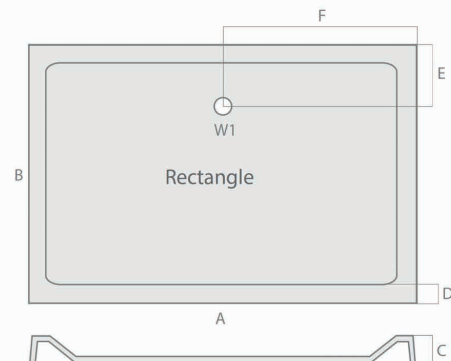

PRODUCT DATA SHEET

Rectangle Shower Tray

Product Code: S0012

SCUDO
BEAUTIFUL BATHROOMS

0330 124 7290

sales@scudo.co.uk - www.scudo.co.uk

Scudo is the trading name of Harrison Bathrooms Ltd. Whilst we endeavour to ensure that the product information is accurate we accept no liability for any information given. All images are for illustration purposes only. Product images and specification are subject to change. Measurement are in millimetres and are nominal.

Product Name	S0012
Product Description	Rectangular Shower Tray 1000 X 900 X 40
Product Transportation	
Barcode	5060500648336
Contry of origin	UK
Comodity code	3922100000
Product Measurements	
Product Weight (KG)	28
Product Width (mm)	900
Product Height (mm)	40
Product Depth (mm)	0
Product Length (mm)	1000
Primary Packed Measurements	
Packaged Weight	28
Packed Length	1100
Packed Width	1000
Packed Height	100
Packaging Weights	
Card (kg)	0
Paper (kg)	0
Wood (kg)	0
Plastic (kg)	0
Compliance DOP	HBDOC049 , HBDOC050

General Information	
Construction Material	Stone cast ABS capped
Installation type	Floor & Feet kit mounted
Colour / Finish	White
Shower Tray Attributes	
Radius	N/a
Slip Resistant	No
Waste Included	No
Profile Type	Low Profile
Depth (mm)	40
Handed	N/a
Compatable Leg Set	SO40
Shape	Rectangle
Waste Size (Ø)	90

Size mm	Waste Position	Waste Size	A	B	C	D	E	F
900 x 700	W1	90	900	700	40	65	190	450
900 x 760	W1	90	900	760	40	65	190	450
900 x 800	W1	90	900	800	40	65	190	450
1000 x 700	W1	90	1000	700	40	65	190	500
1000 x 760	W1	90	1000	760	40	65	190	500
1000 x 800	W1	90	1000	800	40	65	190	500
1000 x 900	W1	90	1000	900	40	65	190	500
1100 x 700	W1	90	1100	700	40	65	190	550
1100 x 760	W1	90	1100	760	40	65	190	550
1100 x 800	W1	90	1100	800	40	65	190	550
1100 x 900	W1	90	1100	900	40	65	190	550
1200 x 700	W1	90	1200	700	40	65	190	600
1200 x 760	W1	90	1200	760	40	65	190	600
1200 x 800	W1	90	1200	800	40	65	190	600
1200 x 900	W1	90	1200	900	40	65	190	600